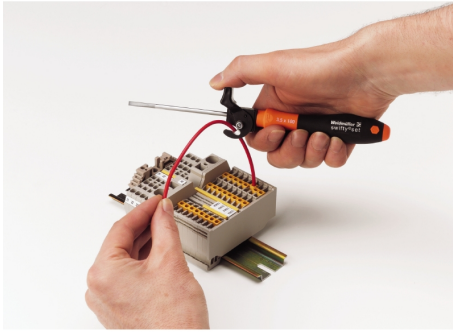

**Cutting and screwing-tool
SWIFTY SET**

Weidmüller Interface GmbH & Co. KG
Klingenbergstraße 16
D-32758 Detmold
Germany
Fon: +49 5231 14-0
Fax: +49 5231 14-292083
www.weidmueller.com

Example of use