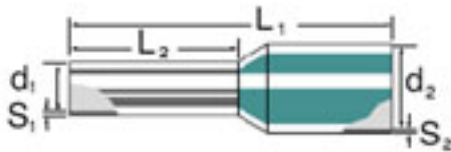

H1,0/12 GE

Weidmüller Interface GmbH & Co. KG

Klingenbergstraße 16

D-32758 Detmold

Germany

Fon: +49 5231 14-0

Fax: +49 5231 14-292083

www.weidmueller.com

- supplied loose in polybag
- Weidmüller colour code
- DIN colour code

General ordering data

Type	H1,0/12 GE
Order No.	040970000
Version	Wire end ferrule, 1 mm², 6 mm, Colour code: Weidmüller, Yellow (RAL 1023)
GTIN (EAN)	4008190152222
Qty.	500 pc(s).