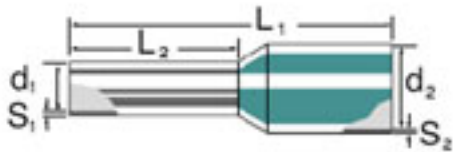

H1,5/14 R

Weidmüller Interface GmbH & Co. KG

Klingenbergstraße 16

D-32758 Detmold

Germany

Fon: +49 5231 14-0

Fax: +49 5231 14-292083

www.weidmueller.com

- supplied loose in poly-bag
- Weidmüller colour code
- DIN colour code

General ordering data

Type	H1,5/14 R
Order No.	0463100000
Version	Wire end ferrule, 1.5 mm², 8 mm, Colour code: Weidmüller, Red (RAL 3020)
GTIN (EAN)	4008190065089
Qty.	500 pc(s).