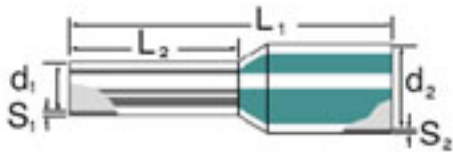

H6,0/20 SW

Weidmüller Interface GmbH & Co. KG

Klingenbergstraße 16

D-32758 Detmold

Germany

Fon: +49 5231 14-0

Fax: +49 5231 14-292083

www.weidmueller.com

- supplied loose in poly-bag
- Weidmüller colour code
- DIN colour code
- other colour code

General ordering data

Type	H6,0/20 SW
Order No.	053350000
Version	Wire end ferrule, 6 mm², 12 mm, Colour code: Weidmüller, Black (RAL 9011)
GTIN (EAN)	4008190183905
Qty.	100 pc(s).