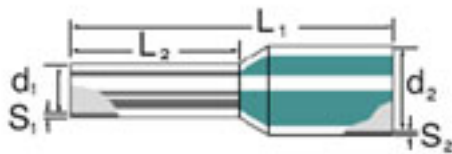

H6,0/26 SW

Weidmüller Interface GmbH & Co. KG
Klingenbergstraße 16
D-32758 Detmold
Germany
Fon: +49 5231 14-0
Fax: +49 5231 14-292083
www.weidmueller.com

- supplied loose in poly-bag
- Weidmüller colour code
- DIN colour code
- other colour code

General ordering data

Type	H6,0/26 SW
Order No.	0565700000
Version	Wire end ferrule, 6 mm², 18 mm, Colour code: Weidmüller, Black (RAL 9011)
GTIN (EAN)	4008190026837
Qty.	100 pc(s).