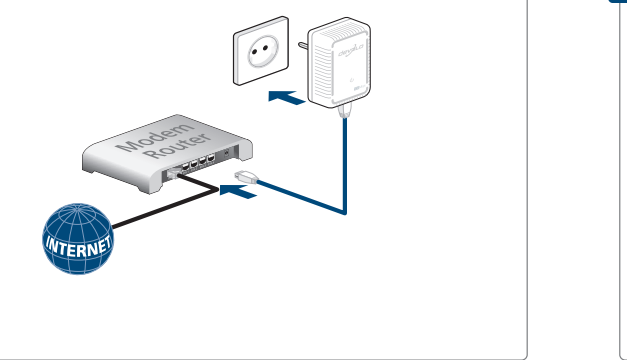

devolo AG
Charlottenburger Allee 60
52068 Aachen
Germany

Engineered in Germany
www.devolo.com

43290/112

www.devolo.com/dlan500duo

dLAN® 500
duo

Installation

1

2