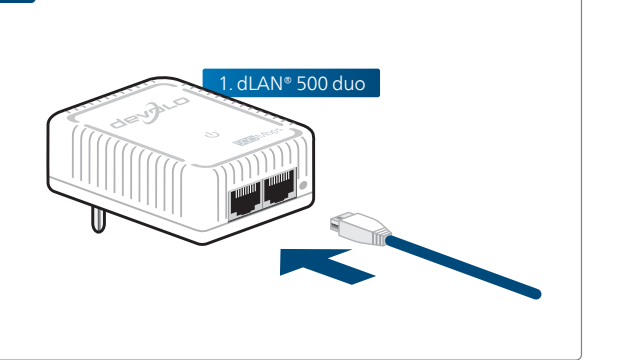

devolo AG
Charlottenburger Allee 60
52068 Aachen
Germany

Engineered in Germany
www.devolo.com

43290/112

www.devolo.com/dlan500duo

dLAN® 500
duo

Installation

1

2