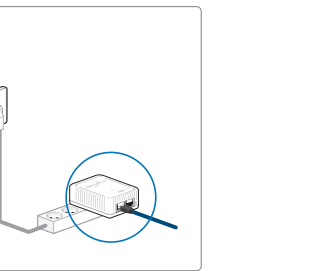

devolo AG
Charlottenburger Allee 60
52068 Aachen
Germany

Engineered in Germany
www.devolo.com

43290/112

www.devolo.com/dlan500duo

dLAN® 500
duo

Installation

1

2