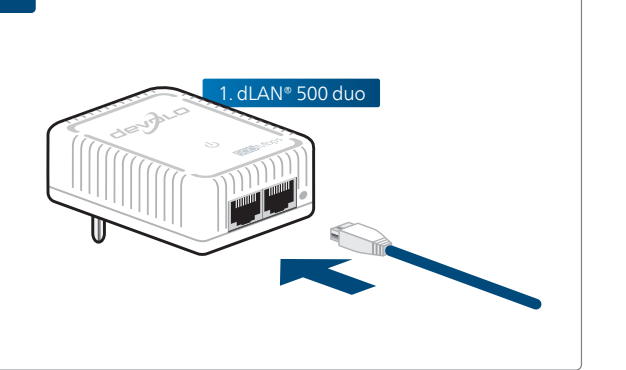

devolo AG
Charlottenburger Allee 60
52068 Aachen
Germany

Engineered in Germany
www.devolo.com

43290/112

www.devolo.com/dlan500duo

dLAN® 500
duo

Installation

1

2