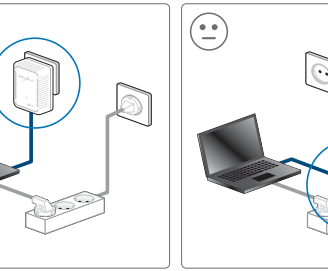

devolo AG
Charlottenburger Allee 60
52068 Aachen
Germany

Engineered in Germany
www.devolo.com

43290/112

www.devolo.com/dlan500duo

dLAN® 500
duo

Installation

1

2