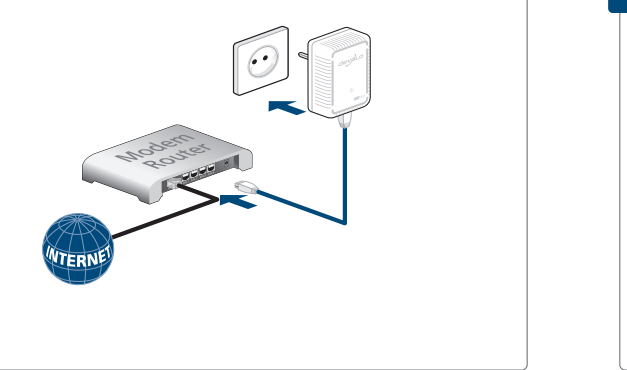

devolo AG
Charlottenburger Allee 60
52068 Aachen
Germany

Engineered in Germany
www.devolo.com

43290/112

www.devolo.com/dlan500duo

dLAN® 500
duo

Installation

1

2