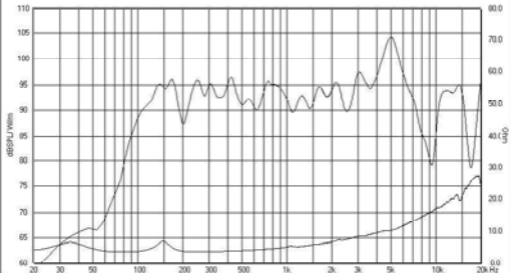

Model No:	Mc Crypt BB 802-II, blue	Impudence:	Fo ~ 20KHZ	Fo:	50
Response:	4Ω	SPL:	87.7dB	Qts:	0,89
Normal power:	100 W	Max Power:	300W	Magnet size:	Y25- 80x 32x20mm, 15oz

Distance Speaker - Mc : 100.0cm, dB SPL, normalized on 1 Meter, Delay : 2.9ms

Test Signal Pk1100

In1 | 20.0V | In2 | 44.1Pa | Out | 20 dB | 3Hz | 48 | Out

MC CRYPT BB003-B BLUE (BOX)

5k

0000 6/26/06 1:49:53 PM