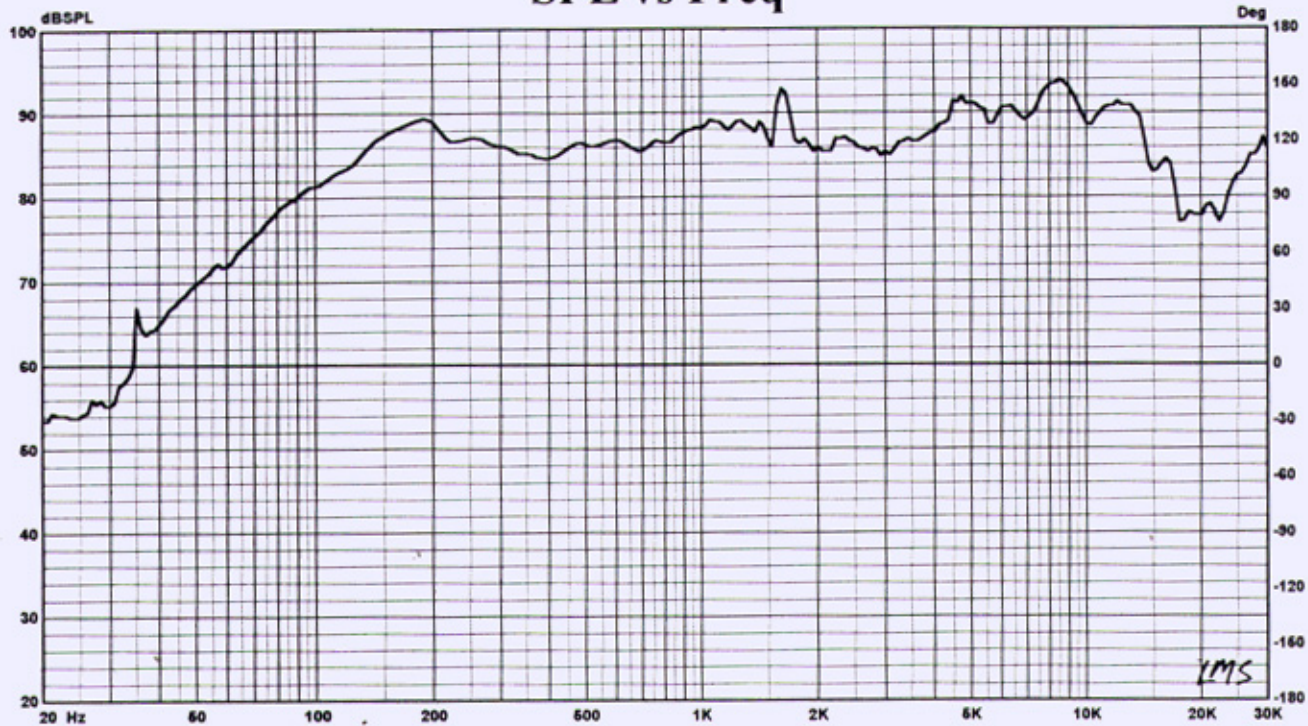

SPL vs Freq

LMS

Map

— 14: CONTROL-250BK

Notes

Higher Data = Sweep _____
 Lower Data = Sweep _____

LMS 4.3.0.281
 --11/16/2001

Person:
 Company: