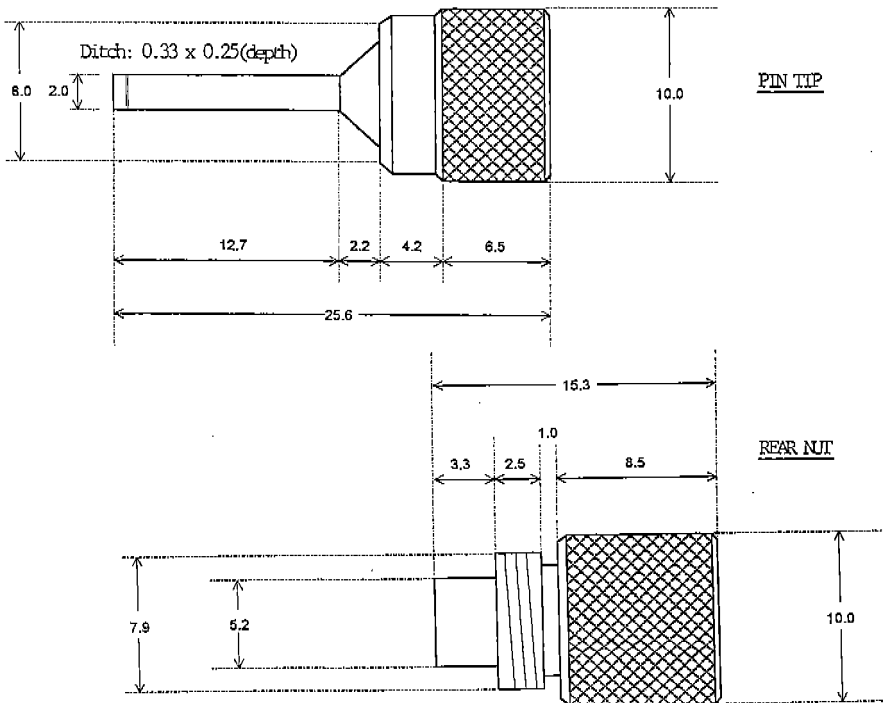

DRAWING for B/N 302473

Product : PIN type TIP, GOLD Plated

Model : T-101/4S

Material : BRASS with GOLD Plate

UNIT: mm

Screw Thread: M8 P=0.75