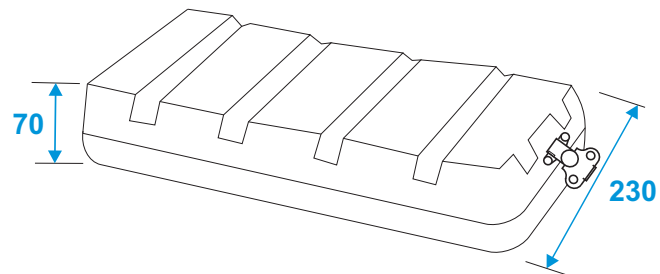

# Flightcase

**30106024** PLASTIC RACK KR-19, 4U, DD,

\*all dimensions in millimeters