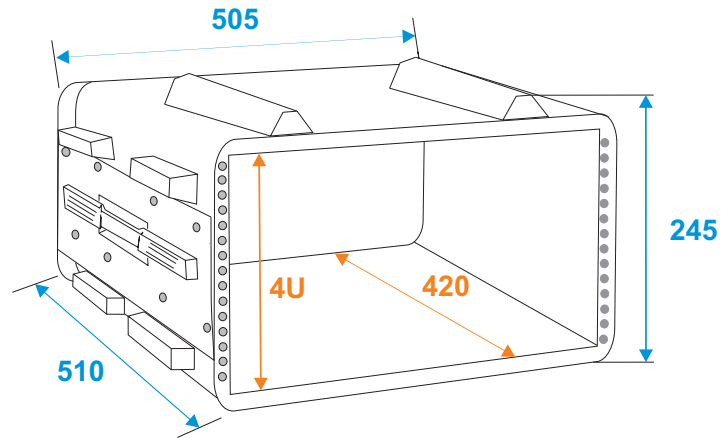

# Flightcase

**30106024** PLASTIC RACK KR-19, 4U, DD,

\*all dimensions in millimeters