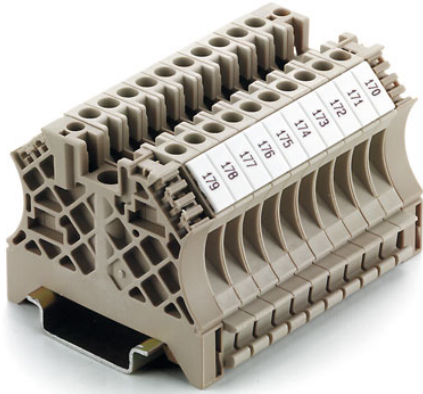

Datenblatt

**Terminal markers
WS 15/5 MC NE WS**

Weidmüller Interface GmbH & Co. KG
Klingenbergstraße 16
D-32758 Detmold
Germany
Fon: +49 5231 14-0
Fax: +49 5231 14-292083
www.weidmueller.com

Zeichnungen

Example of use

Drawing