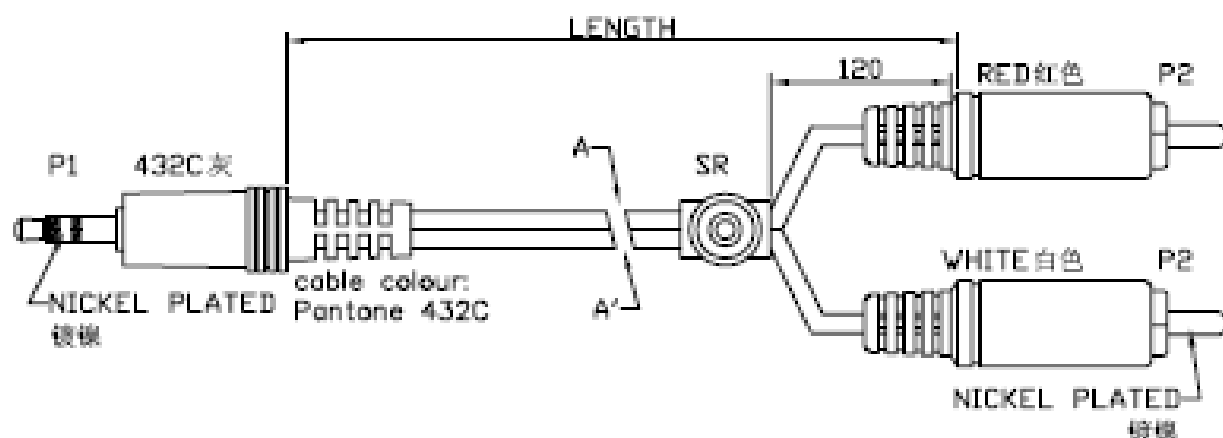

ITEM	50268
	50269

pc	1	SRTAIN RELIEF MOLDING PVC GREY PANTONE 432C	PACKAGE	SR
pc	2	RCA PLUG,NICKEL PLATED,MOLDING PVC RED/WHITE	P2	
pc	1	3.5mm STERED PLUG,NICKEL PLATED,MOLDING PVC GREY PANTONE 432C	P1	
mm	LENG TH	(10/0.1CCS+10/0.1CCS)×3F,OD:2.6×5.2,PANT ONE 432C	CABLE	
UNIT	Q'TY	DESCRIPTION	NAME	NO

CABLE SPEC<10/0.1CCS+10/0.1CCS>×3F,OD:2.6×5.2,PANTONE 432C灰色

CABLE SEGA-A'

CONNECTION:

EDP NO	LENGTH	PACKAGE
50268	3000 -0/+1X	
50269	3000 -0/+1X	

DESIGN PART NO.		DESCRIPTION	3.5mm STERED PLUG TO 2RCA PLUG						
DESIGNING NO.		REV							
DESIGNER	RECHECK	DATE	UNIT	SCALE	QTY	SIZE	SHEET		
		2009/10/11	mm	NONE	1	A4			