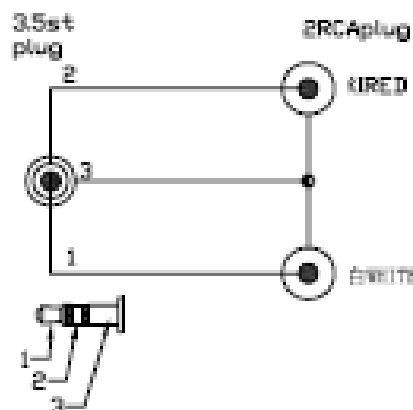

ITEM	50268
	50269

pc	1	SRTAIN RELIEF MOLDING PVC GREY PANTONE 432C	PACKAGE	SR
pc	2	RCA PLUG,NICKEL PLATED,MOLDING PVC RED/WHITE	P2	
pc	1	3.5mm STERED PLUG,NICKEL PLATED,MOLDING PVC GREY PANTONE 432C	P1	
mm	LENG TH	(10/0.1CCS+10/0.1CCS)×3F,OD:2.6×5.2,PANT ONE 432C	CABLE	
UNIT	Q'TY	DESCRIPTION	NAME	NO

CABLE SPEC<10/0.1CCS+10/0.1CCS>×3F,OD:2.6×5.2,PANTONE 432C灰色

CABLE SEGA-A'

CONNECTION:

EDP NO	LENGTH	PACKAGE
50268	3000 -0/+1X	
50269	3000 -0/+1X	

DESIGN PART NO.		DESCRIPTION	3.5mm STERED PLUG TO 2RCA PLUG						
DESIGNING NO.		REV							
DESIGNER	RECHECK	DATE	UNIT	SCALE	QTY	SIZE	SHEET		
		2009/10/11	mm	NONE	1	A4			