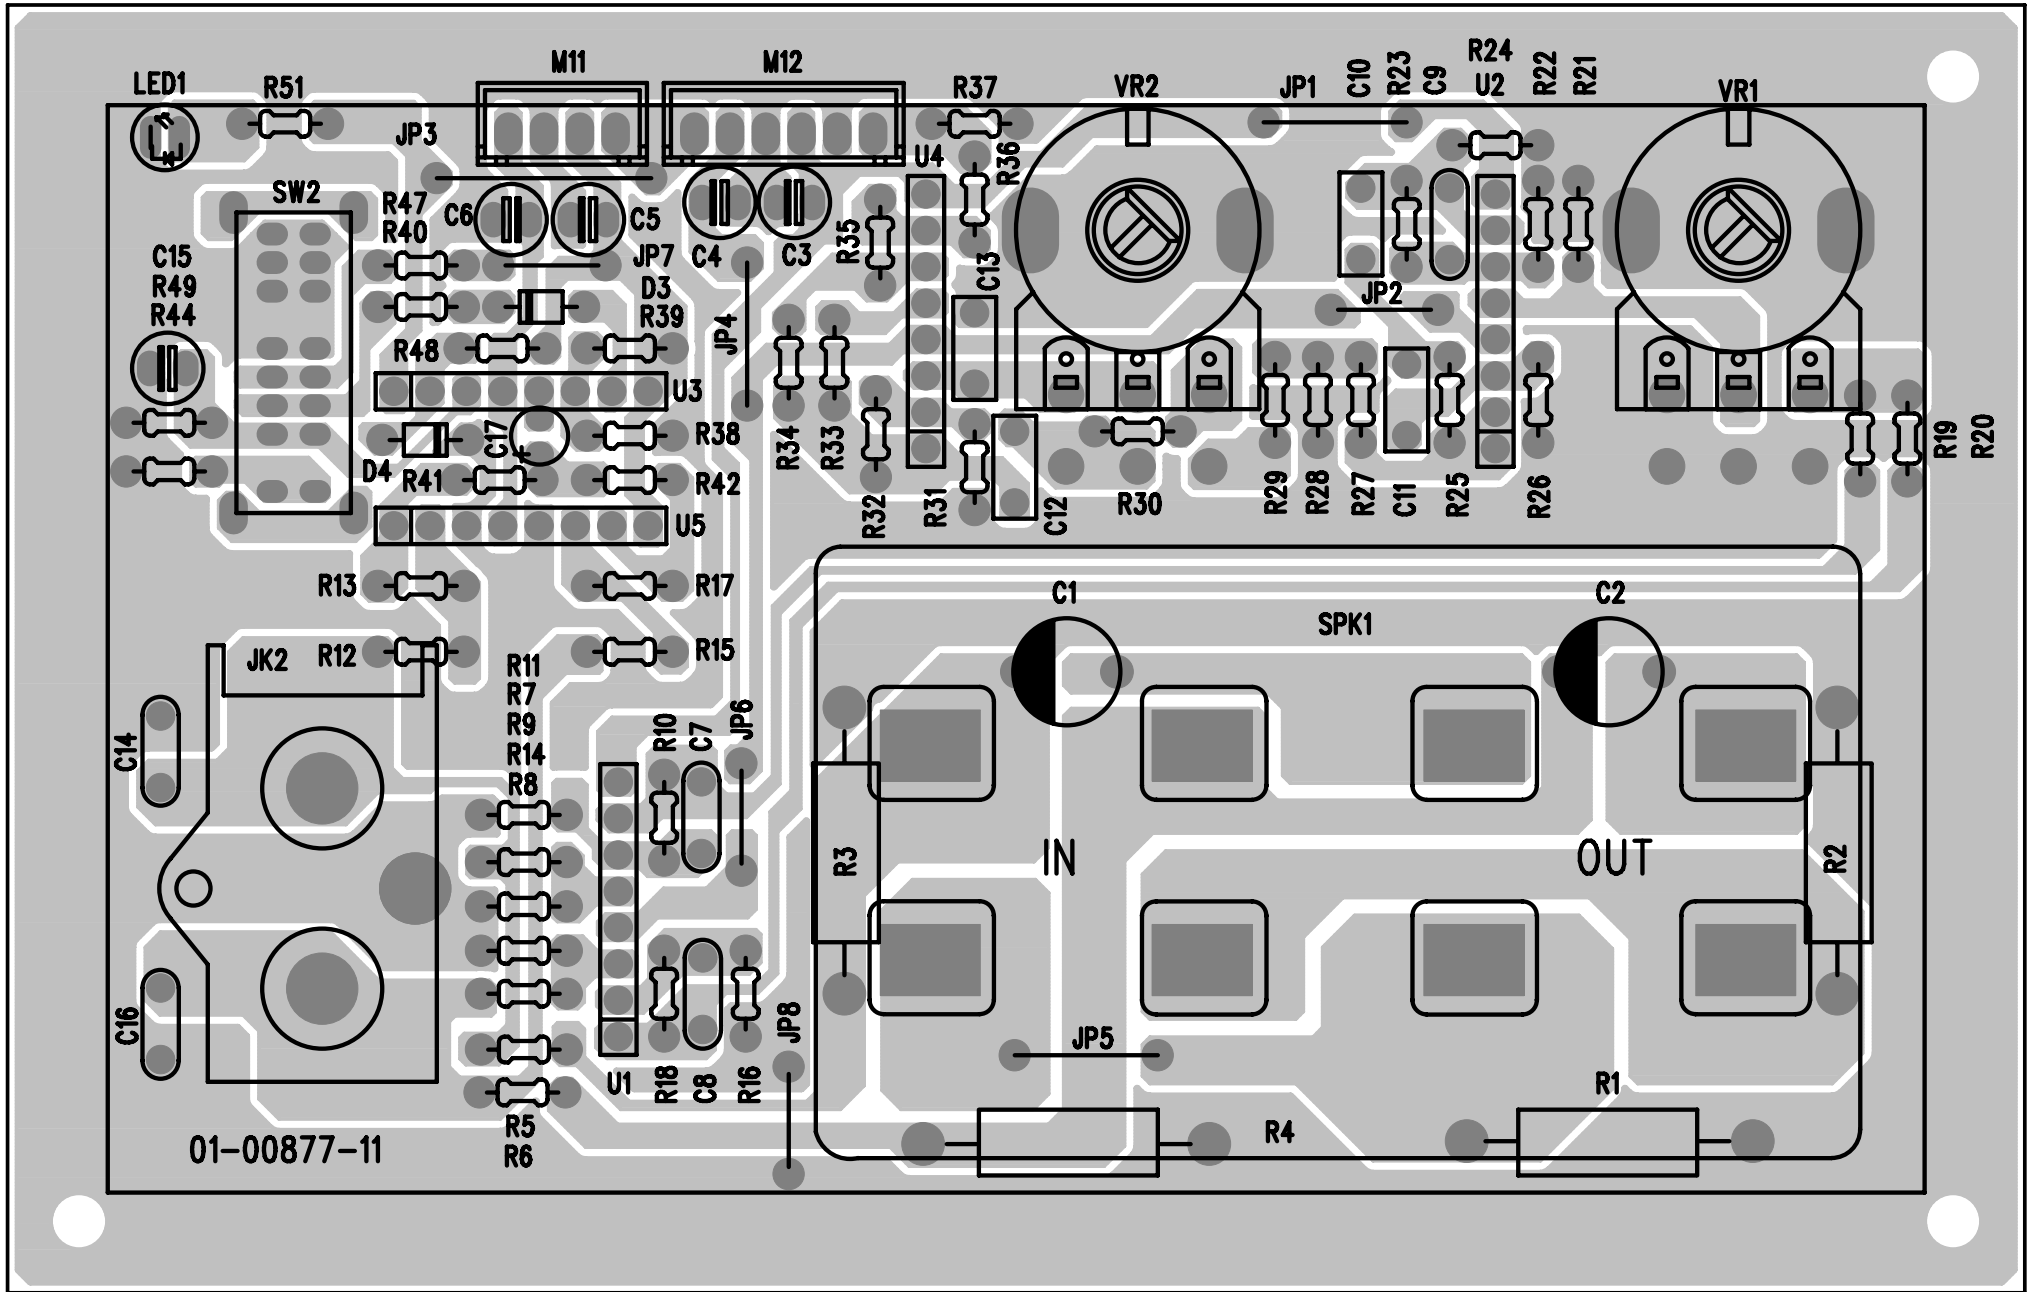

TITLE: Magnat Monitor supreme sub 201A/301A Poweramp			
SIZE:	Number		REV: 1.0
Date	09.06.19	Drawn by:	yan
filename	SCH	SHEET: 1 OF 1	

TITLE: Monitor supreme sub 201A/301A Preamp			
SIZE:	Number		REV: 1.0
Date	09.06.18	Drawn by:	yan
filename	SCH	SHEET:	1 OF 1

TITLE: Magnat lexsen subwoofer standby

SIZE:	Number	REV:
Date	09.03.10	Drawn by: yan
filename	SCH	SHEET:1 OF 1