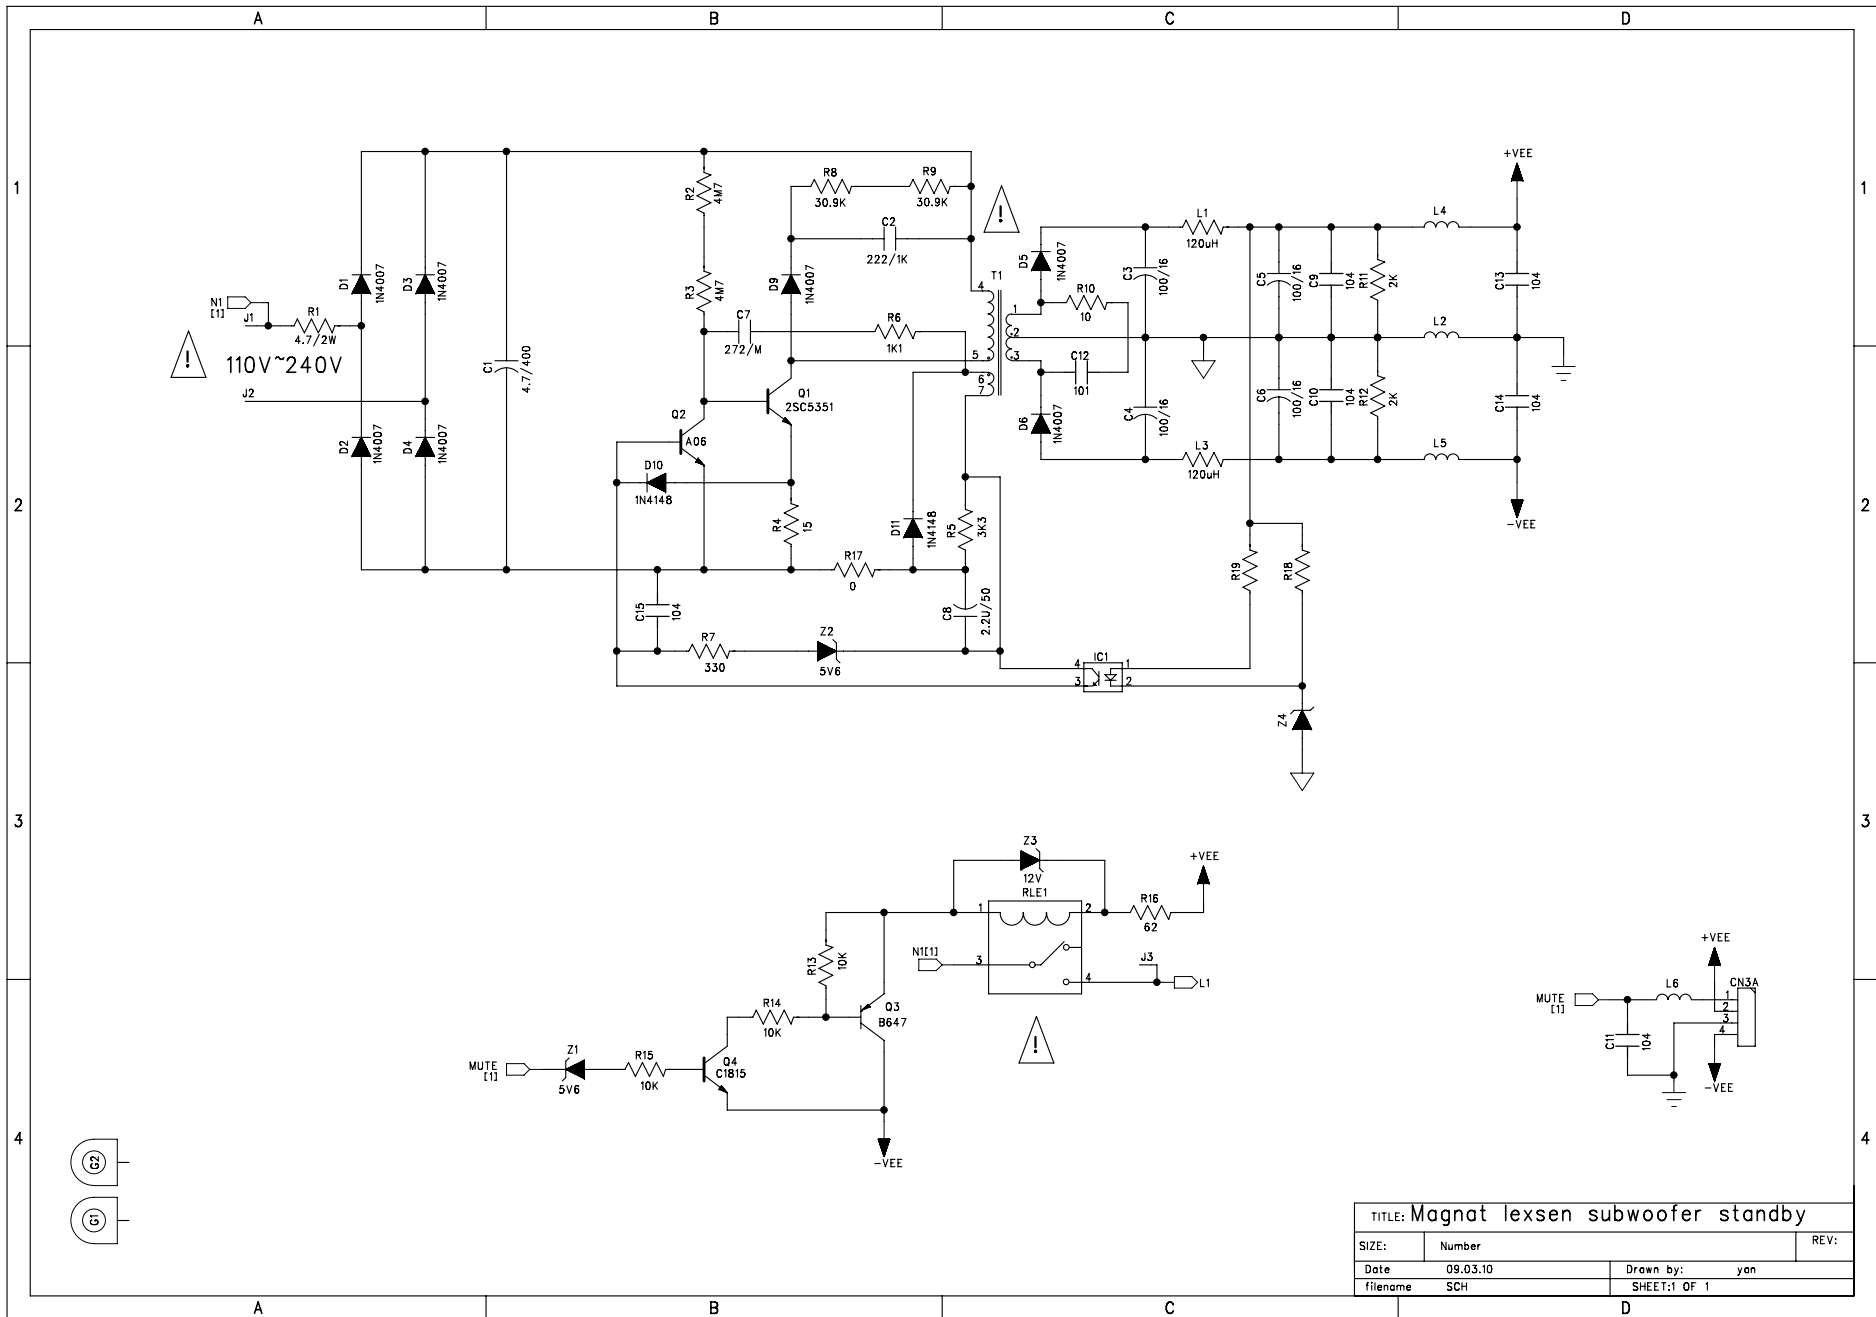

TITLE: Magnat Monitor supreme sub 201A/301A Poweramp			
SIZE:	Number		REV: 1.0
Date	09.06.19	Drawn by:	yan
filename	SCH	SHEET: 1 OF 1	

TITLE: Monitor supreme sub 201A/301A Preamp			
SIZE:	Number		REV: 1.0
Date	09.06.18	Drawn by:	yan
filename	SCH	SHEET:	1 OF 1

TITLE: Magnat lexsen subwoofer standby

SIZE:	Number	REV:
Date	09.03.10	Drawn by: yan
filename	SCH	SHEET:1 OF 1