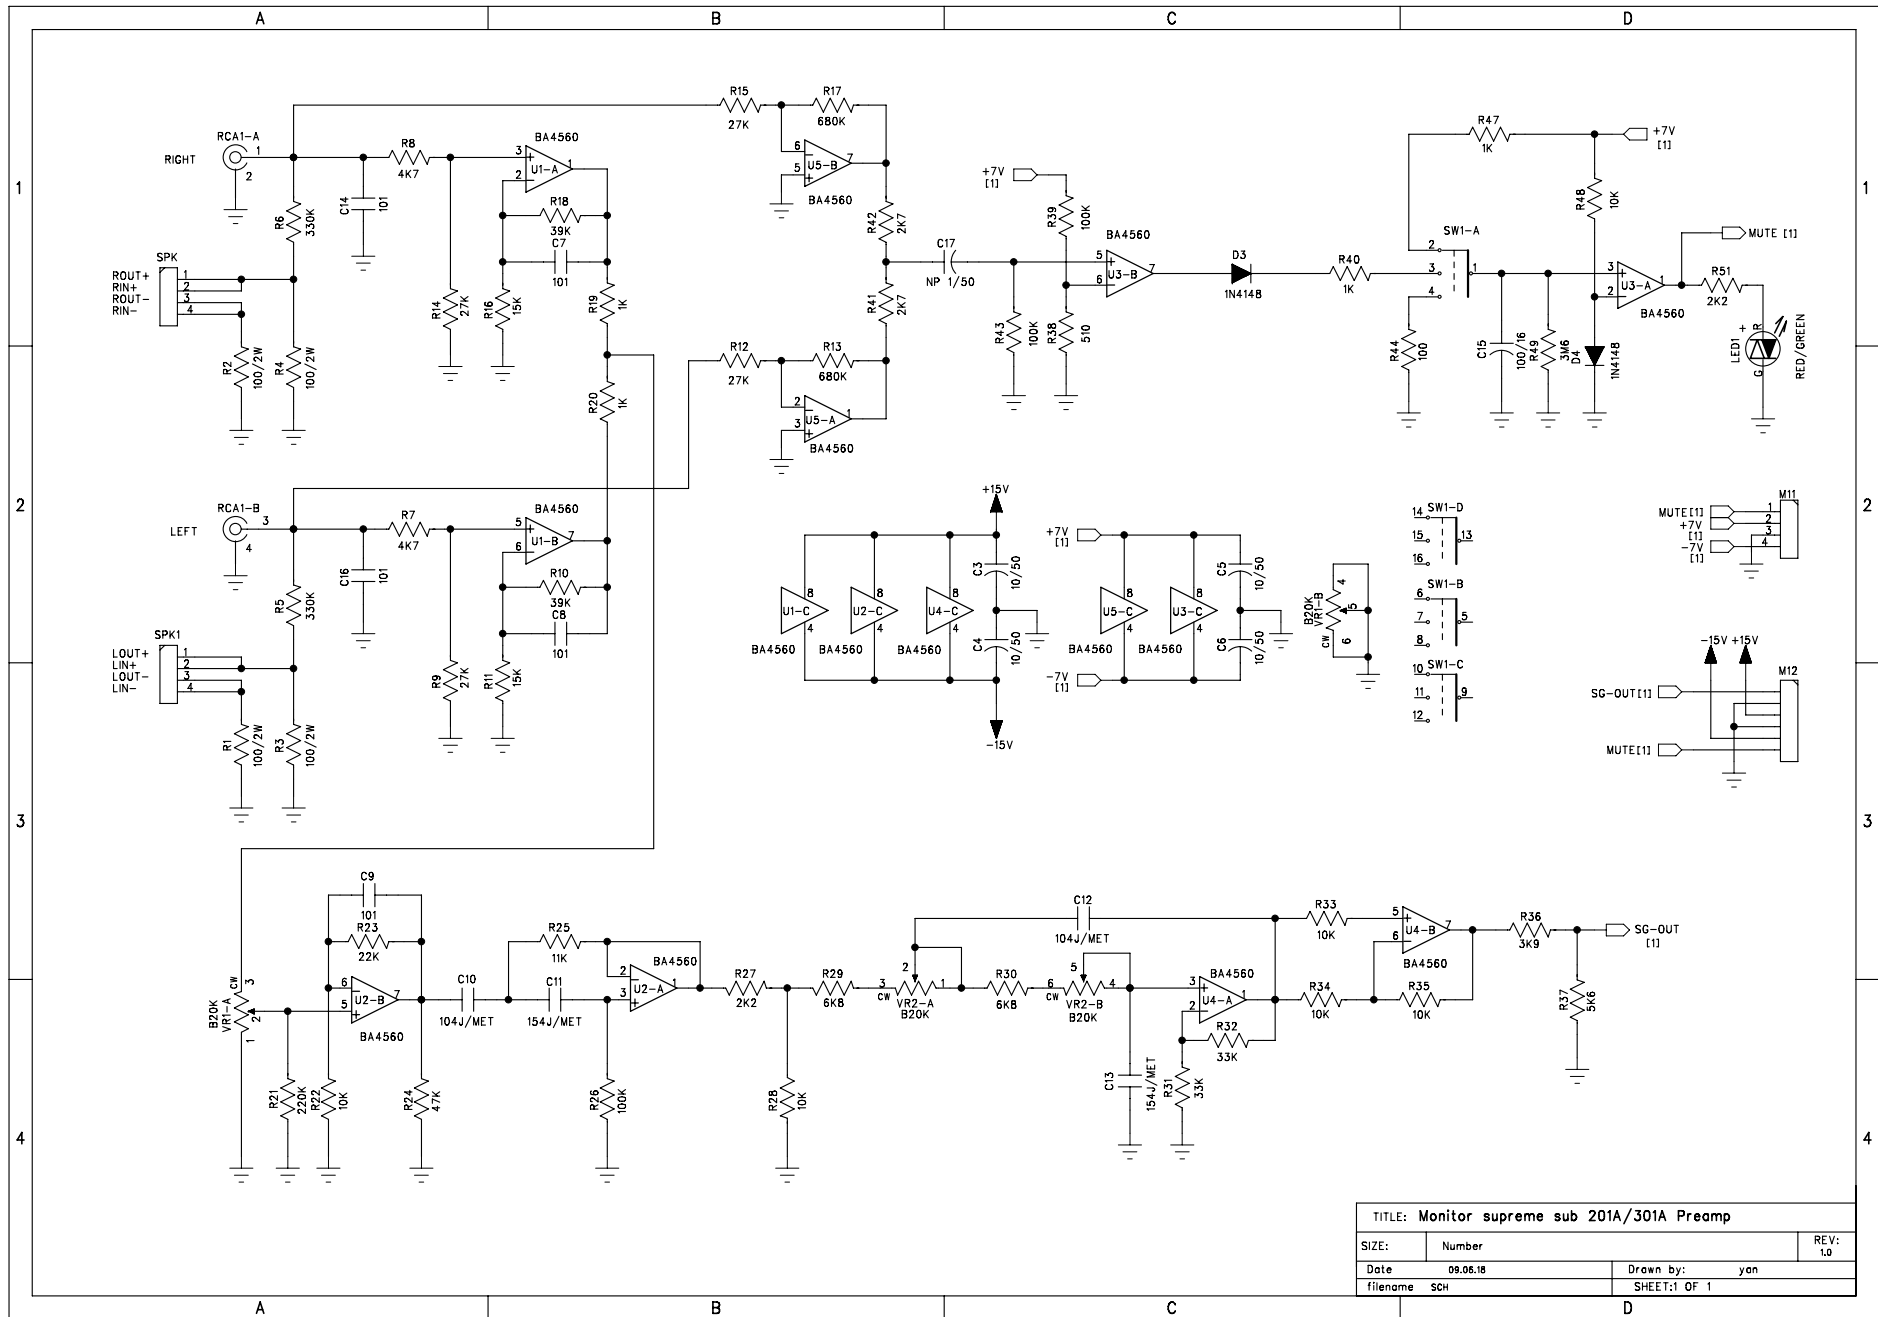

TITLE: Magnat Monitor supreme sub 201A/301A Poweramp			
SIZE:	Number		REV: 1.0
Date	09.06.19	Drawn by:	yan
filename	SCH	SHEET: 1 OF 1	

TITLE: Monitor supreme sub 201A/301A Preamp			
SIZE:	Number		REV: 1.0
Date	09.06.18	Drawn by:	yan
filename	SCH	SHEET:	1 OF 1

TITLE: Magnat lexsen subwoofer standby

SIZE:	Number	REV:
Date	09.03.10	Drawn by: yan
filename	SCH	SHEET:1 OF 1