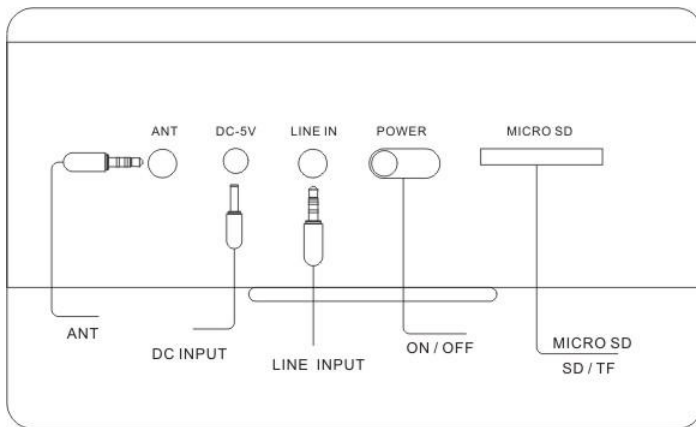

MusicMan[®] MA Soundstation

Mobile Speaker / Soundsystem with built-in MP3 player + FM radio

User Manual

The Declaration of Conformity: www.technaxx.de/ (in bottom bar "Konformitätserklärung")

- Mobile stereo wide range speaker system for MP3/4, CD/DVD, iPhone, iPad, iPod, PSP, mobile phones, PC/Notebook, with integrated MP3 player for USB flash disk and MicroSD card (up to 32GB)
- Built-in FM radio and Line-IN/AUX
- Housing out of aluminium, lightweight, durable, available in 5 different metallic colours
- Protection grille for the speaker cone
- Several power supply options: built-in rechargeable battery, computer USB or AC adapter* DC 5V (*not included)
- Ideal for traveling, easiest installation, excellent sound quality

Key functions

| No. | Key | Line-IN mode | USB/MicroSD mode | FM mode |
|-----|-----------|---|---|---|
| 1 | ▶ ■ | Play / Pause | Play / Pause | Play / Pause |
| 2 | VOL – | Volume down | Volume down | Volume down |
| 3 | VOL + | Volume up | Volume up | Volume up |
| 4 | ⏮ | invalid | One back (keep pressing for fast reverse) | FM search back (back to previous station) |
| 5 | ⏭ | invalid | Next one (keep pressing for fast forward) | FM search forward (forward to next station) |
| 6 | USB/SD/FM | Switches between USB / MicroSD / FM / Line-IN | | |

Notice: USB / MicroSD / Line-IN → the last inserted has priority.

Play Music

- MP3 files are played in the same order, like they are stored on the USB flash disk or MicroSD card.
- If you stored music files in different folders, the files are played folder by folder. Neither you cannot jump between the folders, nor you can select a folder.
- If new MP3 files are stored, the row of music files will change. The device will mix the files itself. You have no influence on that.
- If the USB flash disk or MicroSD card is removed from the device, and inserted again later, playback will start with the last MP3 file you heard.