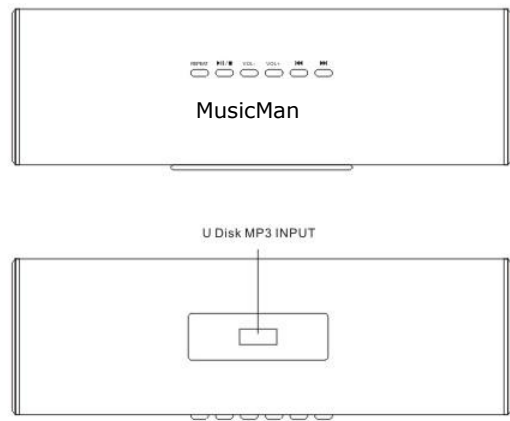

MusicMan[®] MA Soundstation

Mobile Speaker / Soundsystem with built-in MP3 player + FM radio

User Manual

The Declaration of Conformity: www.technaxx.de/ (in bottom bar "Konformitätserklärung")

- Mobile stereo wide range speaker system for MP3/4, CD/DVD, iPhone, iPad, iPod, PSP, mobile phones, PC/Notebook, with integrated MP3 player for USB flash disk and MicroSD card (up to 32GB)
- Built-in FM radio and Line-IN/AUX
- Housing out of aluminium, lightweight, durable, available in 5 different metallic colours
- Protection grille for the speaker cone
- Several power supply options: built-in rechargeable battery, computer USB or AC adapter* DC 5V (*not included)
- Ideal for traveling, easiest installation, excellent sound quality

Key functions

| No. | Key | Line-IN mode | USB/MicroSD mode | FM mode |
|-----|-----------|---|---|---|
| 1 | ▶ ■ | Play / Pause | Play / Pause | Play / Pause |
| 2 | VOL – | Volume down | Volume down | Volume down |
| 3 | VOL + | Volume up | Volume up | Volume up |
| 4 | ⏮ | invalid | One back (keep pressing for fast reverse) | FM search back (back to previous station) |
| 5 | ⏭ | invalid | Next one (keep pressing for fast forward) | FM search forward (forward to next station) |
| 6 | USB/SD/FM | Switches between USB / MicroSD / FM / Line-IN | | |

Notice: USB / MicroSD / Line-IN → the last inserted has priority.

Play Music

- MP3 files are played in the same order, like they are stored on the USB flash disk or MicroSD card.
- If you stored music files in different folders, the files are played folder by folder. Neither you cannot jump between the folders, nor you can select a folder.
- If new MP3 files are stored, the row of music files will change. The device will mix the files itself. You have no influence on that.
- If the USB flash disk or MicroSD card is removed from the device, and inserted again later, playback will start with the last MP3 file you heard.