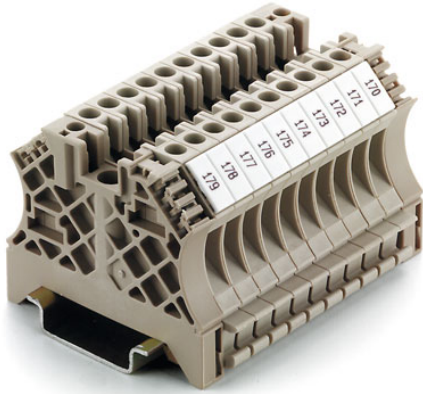

Datenblatt

**Terminal markers
WS 12/6 MC NE OR**

Weidmüller Interface GmbH & Co. KG
Klingenbergstraße 16
D-32758 Detmold
Germany
Fon: +49 5231 14-0
Fax: +49 5231 14-292083
www.weidmueller.com

Zeichnungen

Example of use

Drawing