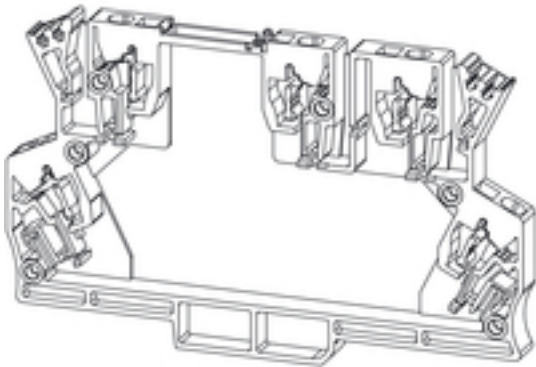

**OMNIMATE Housing - TERMINALBOX
RA MCZ1.5 DKBG 1674**

Weidmüller Interface GmbH & Co. KG
Klingenbergstraße 16
D-32758 Detmold
Germany
Fon: +49 5231 14-0
Fax: +49 5231 14-292083
www.weidmueller.com

Open miniature housing in modular terminal format with five tension clamp connections. A transparent hinged top plate can be used for labelling and provides access to potentiometer and status displays. Plug-in cross-connectors can be used to interconnect the three top connections. A cover plate for closing off the housing is also available.