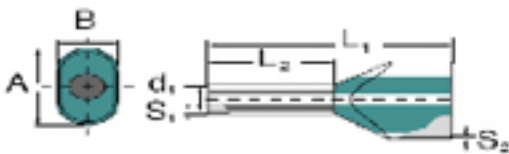

Connecting elements H10,0/24DS ZH R

Weidmüller Interface GmbH & Co. KG
Klingenbergstraße 16
D-32758 Detmold
Germany
Fon: +49 5231 14-0
Fax: +49 5231 14-292083
www.weidmueller.com

- supplied loose in poly-bag
- Weidmüller colour code
- DIN colour code
- other colour code

General ordering data

Type	H10,0/24DS ZH R
Order No.	9018880000
Version	Wire-end ferrule, Twin wire-end ferrule, 17 mm, 12 mm, red
GTIN (EAN)	4032248105830
Qty.	100 pc(s).
Packaging	loose