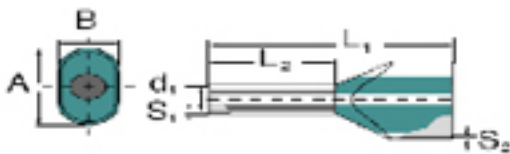

- supplied loose in poly-bag
- Weidmüller colour code
- DIN colour code
- other colour code

General ordering data

Type	H10/30DS ZH R
Order No.	9018890000
Version	Wire-end ferrule, Twin wire-end ferrule, 23 mm, 18 mm, red
GTIN (EAN)	4032248105847
Qty.	100 pc(s).
Packaging	loose

Width	30 mm	Width (inches)	1.181 inch
Net weight	1.04 g		

Technical data

Version	Twin wire-end ferrule
---------	-----------------------

Wire-end ferrules

Collar height (A)	13.4 mm	Collar width (B)	7.6 mm
Colour code	DIN	Conductor cross-section	10 mm ²
Contact surface diameter (D1)	6.5 mm	Contact surface length (L2)	18 mm
L1 in mm	30 mm	Metal sleeve thickness (S1)	0.2 mm
Plastic collar thickness (S2)	0.5 mm	Stripping length	23 mm
Wire connection cross section AWG, max.	AWG 8		