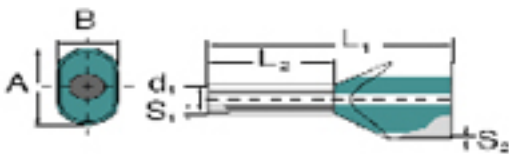

**Connecting elements
H10,0/30 ZH EB**

Weidmüller Interface GmbH & Co. KG
Klingenbergstraße 16
D-32758 Detmold
Germany
Fon: +49 5231 14-0
Fax: +49 5231 14-292083
www.weidmueller.com

- supplied loose in poly-bag
- Weidmüller colour code
- DIN colour code
- other colour code

General ordering data

Type	H10,0/30 ZH EB
Order No.	9037350000
Version	Wire-end ferrule, Twin wire-end ferrule, 23 mm, 18 mm, Ivory
GTIN (EAN)	4008190492823
Qty.	100 pc(s).
Packaging	loose