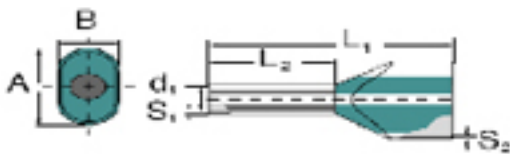

For the following conductors: 2 No. 0.75 mm<sup>2</sup> (2 No. AWG 18)

- supplied loose in poly-bag
- Weidmüller colour code
- DIN colour code
- other colour code

**General ordering data**

Type	H0,75/16D ZH GR
Order No.	<a href="#">9037420000</a>
Version	Wire-end ferrule, Twin wire-end ferrule, 13 mm, 10 mm, grey
GTIN (EAN)	4008190492991
Qty.	500 pc(s).
Packaging	loose

**Technical data****Dimensions and weights**

Width	16 mm	Width (inches)	0.63 inch
Net weight	0.14 g		

**Technical data**

Version	Twin wire-end ferrule
---------	-----------------------

**Wire-end ferrules**