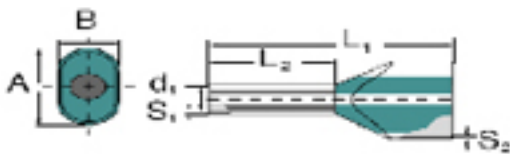

**Connecting elements
H4,0/28D ZH GR**

Weidmüller Interface GmbH & Co. KG
Klingenbergstraße 16
D-32758 Detmold
Germany
Fon: +49 5231 14-0
Fax: +49 5231 14-292083
www.weidmueller.com

- supplied loose in poly-bag
- DIN colour code
- other colour code

General ordering data

Type	H4,0/28D ZH GR
Order No.	9037540000
Version	Wire-end ferrule, Twin wire-end ferrule, 21 mm, 18 mm, grey
GTIN (EAN)	4008190493110
Qty.	100 pc(s).
Packaging	loose