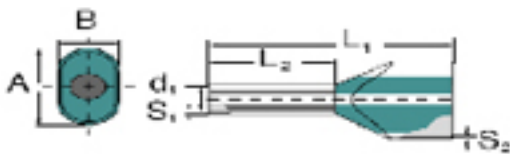

Connecting elements H10,0/30T ZH BR

Weidmüller Interface GmbH & Co. KG
Klingenbergstraße 16
D-32758 Detmold
Germany
Fon: +49 5231 14-0
Fax: +49 5231 14-292083
www.weidmueller.com

- supplied loose in poly-bag
- Weidmüller colour code
- DIN colour code
- other colour code

General ordering data

Type	H10,0/30T ZH BR
Order No.	9037720000
Version	Wire-end ferrule, Twin wire-end ferrule, 23 mm, 18 mm, brown
GTIN (EAN)	4008190493530
Qty.	100 pc(s).
Packaging	loose