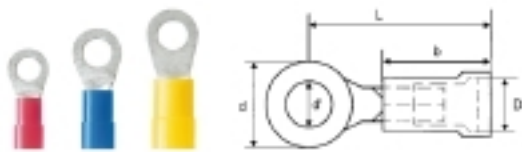

**Insulated ring-cable connector made from PVC**

- Commercially available designs
- Not soldered
- With conical entry funnel

**General ordering data**

Type	LIR 2,5M5 V
Order No.	<a href="#">9200180000</a>
Version	cable lug, terminal end, Insulated cable connector, 1.5 mm <sup>2</sup> - 2.5 mm <sup>2</sup>
GTIN (EAN)	4032248409808
Qty.	100 pc(s).

### Dimensions and weights

Width	23.8 mm	Width (inches)	0.937 inch
Depth	6.2 mm	Depth (inches)	0.244 inch
Net weight	0.71 g		

### Connectors

Conductor cross-section, max.	2.5 mm <sup>2</sup>	Conductor cross-section, min.	1.5 mm <sup>2</sup>
Connection density (S1)	0.8 mm	Dimension	M 5
Dimension (bolt)	M 5	Identification colour	blue
Inside diameter (d1)	5.3 mm	Insulation	Available
Material/plastic	PVC	Outside diameter (d)	8.5 mm
Plastic collar diameter (D)	4.5 mm	Plastic collar length (b)	11.3 mm