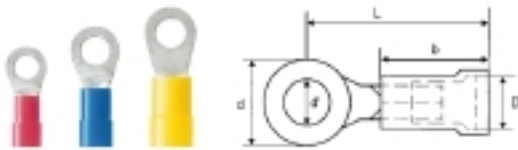

**Insulated ring-cable connector made from PVC**

- Commercially available designs
- Not soldered
- With conical entry funnel

**General ordering data**

Type	LIR 2,5M6 V
Order No.	<a href="#">9200190000</a>
Version	cable lug, terminal end, Insulated cable connector, 1.5 mm <sup>2</sup> - 2.5 mm <sup>2</sup>
GTIN (EAN)	4032248410019
Qty.	100 pc(s).

### Dimensions and weights

Width	27.3 mm	Width (inches)	1.075 inch
Depth	6.2 mm	Depth (inches)	0.244 inch
Net weight	1.12 g		

### Connectors

Conductor cross-section, max.	2.5 mm <sup>2</sup>	Conductor cross-section, min.	1.5 mm <sup>2</sup>
Connection density (S1)	0.8 mm	Dimension	M 6
Dimension (bolt)	M 6	Identification colour	blue
Inside diameter (d1)	6.4 mm	Insulation	Available
Material/plastic	PVC	Outside diameter (d)	12 mm
Plastic collar diameter (D)	4.5 mm	Plastic collar length (b)	11.3 mm