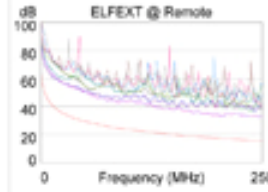

MAIN	SR	MAIN	SR
PASS				
Worst Pair	12-45	12-45	12-45	45-12
ELFEXT (dB)	15.9	16.2	16.7	16.9
Freq. (MHz)	204.0	194.5	245.5	245.5
Limit (dB)	17.1	17.5	15.5	15.5
Worst Pair	45	12	12	12
PSELFEXT (dB)	18.3	17.8	18.6	18.6
Freq. (MHz)	203.5	209.0	240.0	244.5
Limit (dB)	14.1	13.9	12.7	12.5