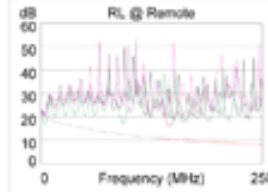

MAIN	SR	MAIN	SR
PASS				
Worst Pair	45	45	45	45
RL (dB)	3.9	5.4	3.9	5.4
Freq. (MHz)	151.0	145.0	151.0	145.0
Limit (dB)	10.2	10.4	10.2	10.4