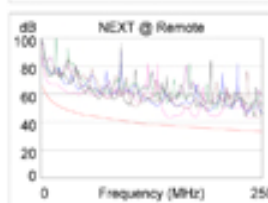

PASS

Length (ft), Limit 328 [Pair 78] 31
 Prop. Delay (ns), Limit 555 [Pair 12] 47
 Delay Skew (ns), Limit 50 [Pair 12] 1
 Resistance (ohms) [Pair 36] 5.1

Insertion Loss Margin (dB) [Pair 45] 32.3
 Frequency (MHz) [Pair 45] 249.5
 Limit (dB) [Pair 45] 35.9

	Worst Case Margin		Worst Case Value	
	MAIN	SR	MAIN	SR
PASS				
Worst Pair	12-45	12-45	12-45	12-45
NEXT (dB)	5.9	5.9	8.5	9.3
Freq. (MHz)	143.5	146.5	238.0	236.5
Limit (dB)	37.3	37.1	33.5	33.5
Worst Pair	45	12	45	12
PSNEXT (dB)	8.2	8.3	10.2	10.3
Freq. (MHz)	146.5	146.5	239.0	231.0
Limit (dB)	34.2	34.2	30.5	30.8