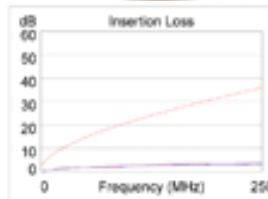

PASS

Length (ft), Limit 328 [Pair 78] 31
 Prop. Delay (ns), Limit 555 [Pair 12] 47
 Delay Skew (ns), Limit 50 [Pair 12] 1
 Resistance (ohms) [Pair 36] 5.1

Insertion Loss Margin (dB) [Pair 45] 32.3
 Frequency (MHz) [Pair 45] 249.5
 Limit (dB) [Pair 45] 35.9

	Worst Case Margin		Worst Case Value	
	MAIN	SR	MAIN	SR
PASS				
Worst Pair	12-45	12-45	12-45	12-45
NEXT (dB)	5.9	5.9	8.5	9.3
Freq. (MHz)	143.5	146.5	238.0	236.5
Limit (dB)	37.3	37.1	33.5	33.5
Worst Pair	45	12	45	12
PSNEXT (dB)	8.2	8.3	10.2	10.3
Freq. (MHz)	146.5	146.5	239.0	231.0
Limit (dB)	34.2	34.2	30.5	30.8