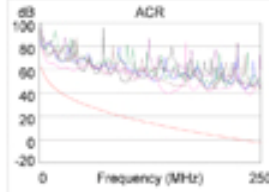

MAIN	SR	MAIN	SR
N/A				
Worst Pair	12-45	12-45	12-45	12-45
ACR (dB)	15.2	15.2	39.9	40.6
Freq. (MHz)	7.9	6.8	238.0	236.5
Limit (dB)	52.7	54.2	-1.4	-1.3
Worst Pair	45	45	45	12
PSACR (dB)	16.2	16.3	41.7	41.4
Freq. (MHz)	7.9	5.8	239.0	231.0
Limit (dB)	50.1	53.2	-4.5	-3.5