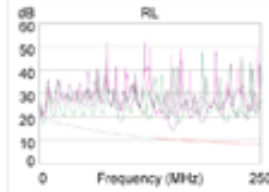

MAIN	SR	MAIN	SR
PASS				
Worst Pair	45	45	45	45
RL (dB)	3.9	5.4	3.9	5.4
Freq. (MHz)	151.0	145.0	151.0	145.0
Limit (dB)	10.2	10.4	10.2	10.4