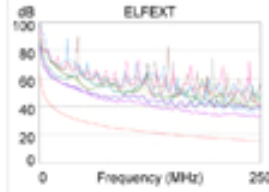

MAIN	SR	MAIN	SR
PASS				
Worst Pair	12-45	12-45	12-45	45-12
ELFEXT (dB)	15.9	16.2	16.7	16.9
Freq. (MHz)	204.0	194.5	245.5	245.5
Limit (dB)	17.1	17.5	15.5	15.5
Worst Pair	45	12	12	12
PSELFEXT (dB)	18.3	17.8	18.6	18.6
Freq. (MHz)	203.5	209.0	240.0	244.5
Limit (dB)	14.1	13.9	12.7	12.5