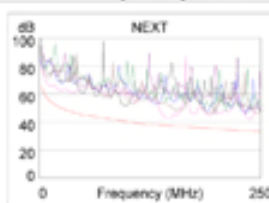

PASS

Length (ft), Limit 328 [Pair 78] 31
 Prop. Delay (ns), Limit 555 [Pair 12] 47
 Delay Skew (ns), Limit 50 [Pair 12] 1
 Resistance (ohms) [Pair 36] 5.1

Insertion Loss Margin (dB) [Pair 45] 32.3
 Frequency (MHz) [Pair 45] 249.5
 Limit (dB) [Pair 45] 35.9

	Worst Case Margin		Worst Case Value	
	MAIN	SR	MAIN	SR
PASS				
Worst Pair	12-45	12-45	12-45	12-45
NEXT (dB)	5.9	5.9	8.5	9.3
Freq. (MHz)	143.5	146.5	238.0	236.5
Limit (dB)	37.3	37.1	33.5	33.5
Worst Pair	45	12	45	12
PSNEXT (dB)	8.2	8.3	10.2	10.3
Freq. (MHz)	146.5	146.5	239.0	231.0
Limit (dB)	34.2	34.2	30.5	30.8