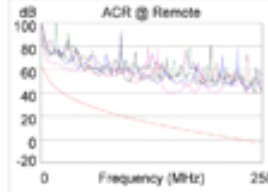

MAIN	SR	MAIN	SR
N/A				
Worst Pair	12-45	12-45	12-45	12-45
ACR (dB)	15.2	15.2	39.9	40.6
Freq. (MHz)	7.9	6.8	238.0	236.5
Limit (dB)	52.7	54.2	-1.4	-1.3
Worst Pair	45	45	45	12
PSACR (dB)	16.2	16.3	41.7	41.4
Freq. (MHz)	7.9	5.8	239.0	231.0
Limit (dB)	50.1	53.2	-4.5	-3.5