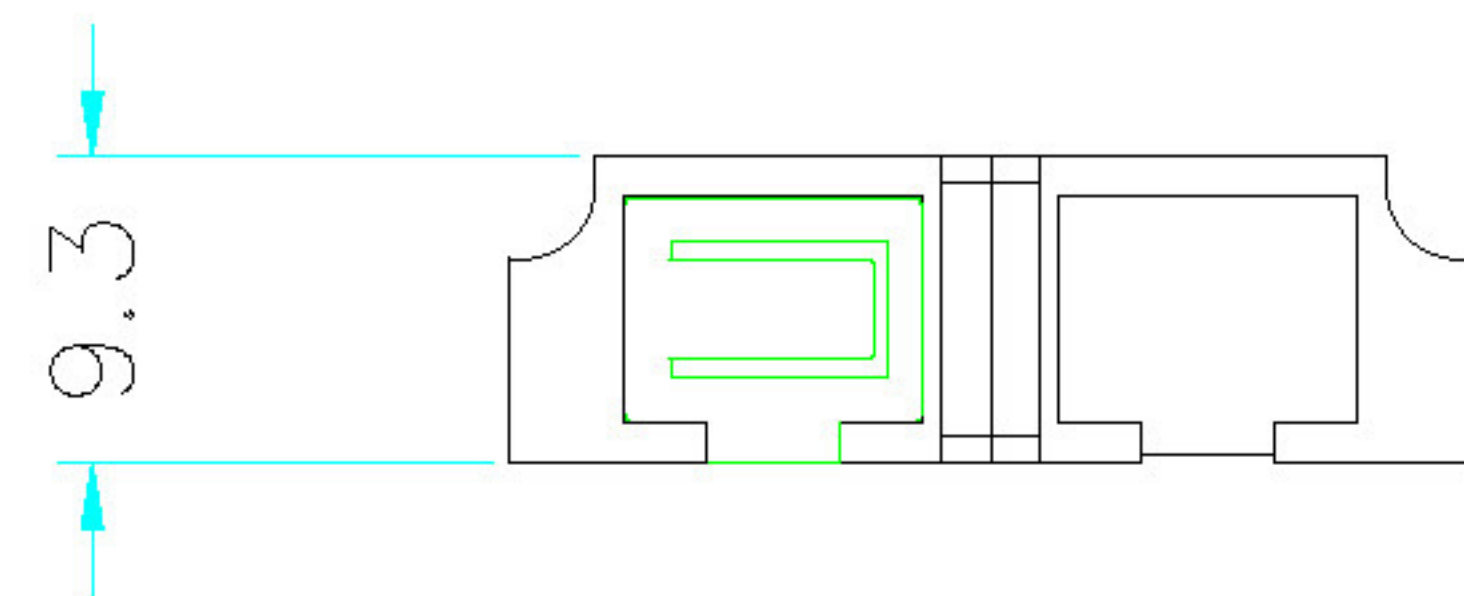

### Specifications:

1. Housing Material: Plastic ,Green
2. Sleeve Material: Ceramic
3. Insertion Loss: <math><0.2\text{dB}@1310\text{nm}</math>  
Return Loss: <math>>65\text{dB}@1310\text{nm}</math>
4. Durability(500matings):0.2dB Max.increase
5. RoHS compliant
6. Operating temperature: -25° C~ 70° C
7. Storage temperature:-40° C~80° C
8. with snap-in fixing

**RoHS  
compliant**

**EFB**

DESCRIPTIONS: LC Singlemode APC Duplex Adapter, Plastic Housing,Green

Part No: 53343.31

Drawing No:

Page :1 of 1