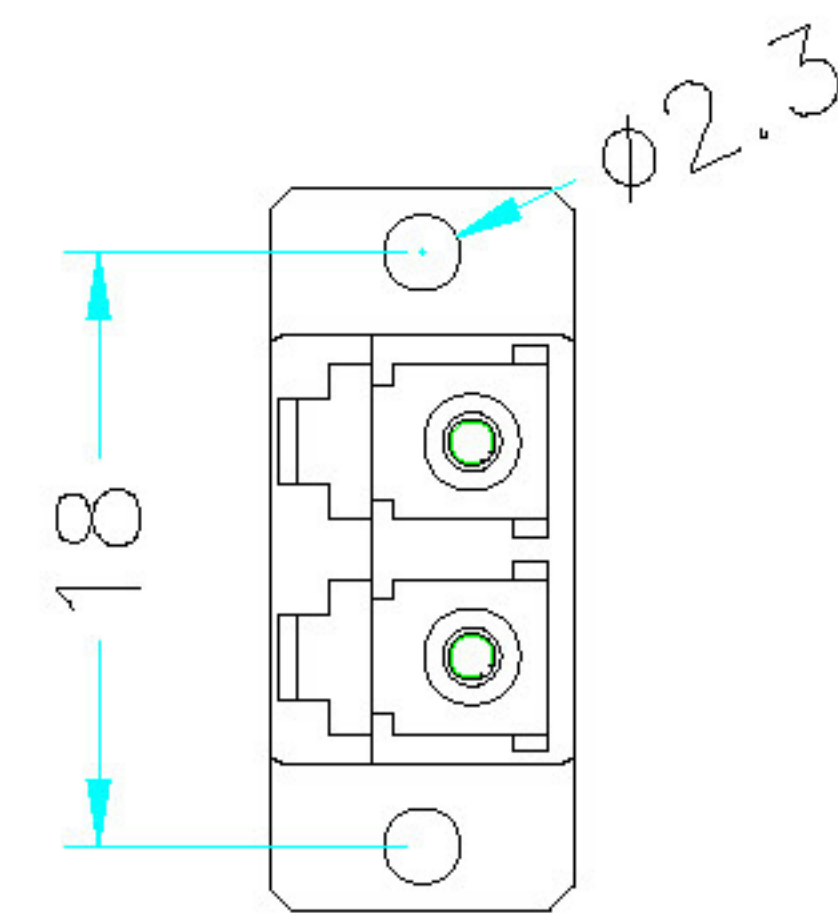

### Specifications:

1. Housing Material: Plastic ,Green
2. Sleeve Material: Ceramic
3. Insertion Loss: <math><0.2\text{dB}@1310\text{nm}</math>  
Return Loss: <math>>65\text{dB}@1310\text{nm}</math>
4. Durability(500matings):0.2dB Max.increase
5. RoHS compliant
6. Operating temperature: -25° C~ 70° C
7. Storage temperature:-40° C~80° C
8. with snap-in fixing

**RoHS  
compliant**

**EFB**

DESCRIPTIONS: LC Singlemode APC Duplex Adapter, Plastic Housing,Green

Part No: 53343.31

Drawing No:

Page :1 of 1