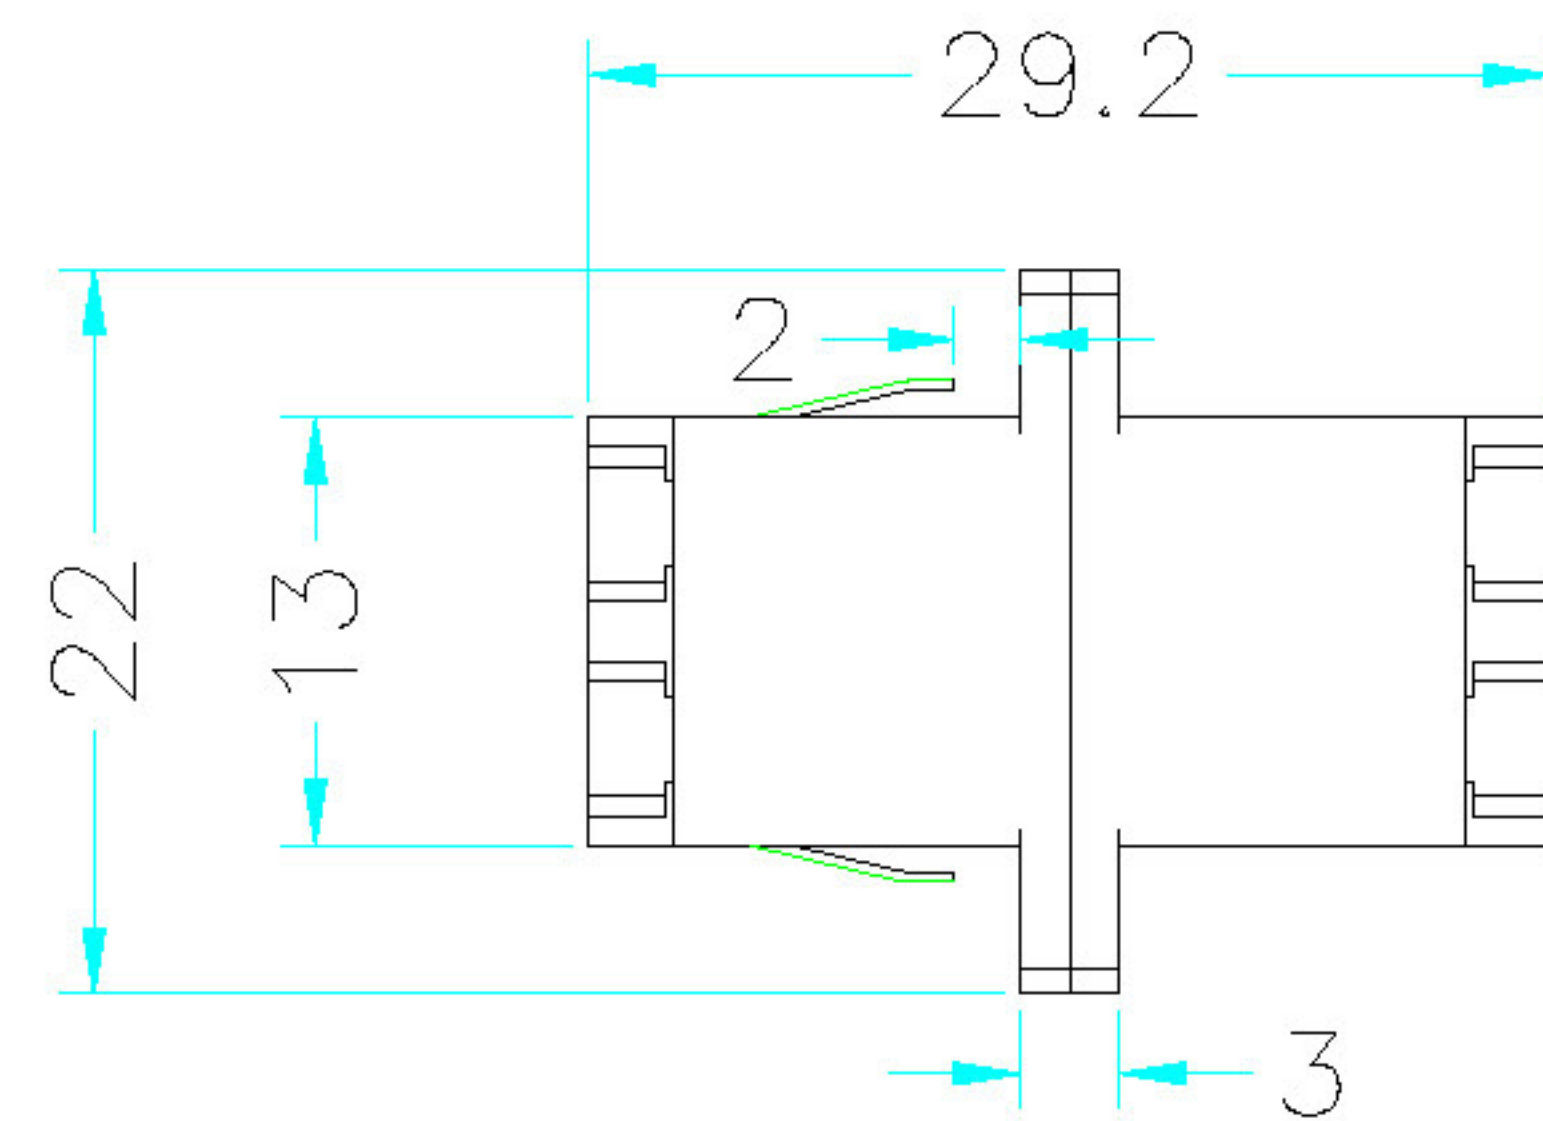

### Specifications:

1. Housing Material: Plastic ,Green
2. Sleeve Material: Ceramic
3. Insertion Loss: <math><0.2\text{dB}@1310\text{nm}</math>  
Return Loss: <math>>65\text{dB}@1310\text{nm}</math>
4. Durability(500matings):0.2dB Max.increase
5. RoHS compliant
6. Operating temperature: -25° C~ 70° C
7. Storage temperature:-40° C~80° C
8. with snap-in fixing

**RoHS  
compliant**

**EFB**

DESCRIPTIONS: LC Singlemode APC Duplex Adapter, Plastic Housing,Green

Part No: 53343.31

Drawing No:

Page :1 of 1