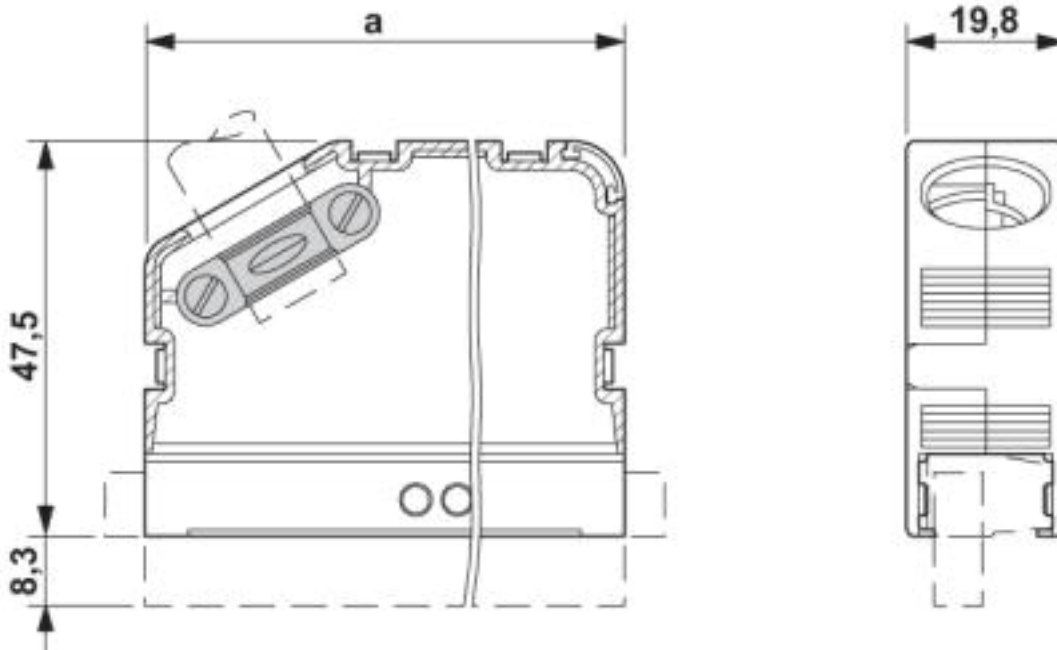

Terminal marking

SBS 2,5/7,5 - 1007604

accessories

KGS-MSTB 2,5/ DST - 1784914

KD-KGS-MSTB - 1804658

Cable housing - KGS-MSTB 2,5/20 - 1805615

accessories

Drawings

Dimensioned drawing

© Phoenix Contact 2013 - all rights reserved
<http://www.phoenixcontact.com>