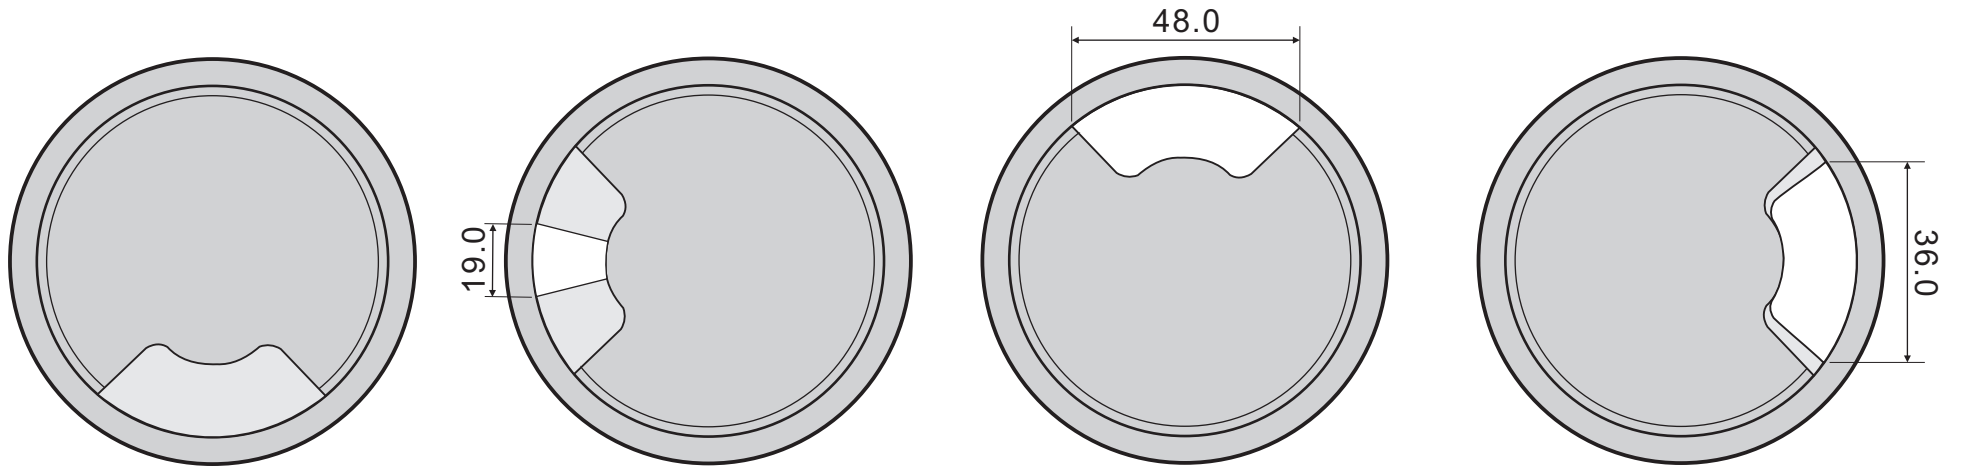

A B C D E F G H

1
2
3
4
5
6

Material : ABS
 Color : Grey - WP80GY
 Black - WP80BK
 White - WP80WT
 Brown - WP80BN

Three different cable hole use method

DATE	REVISION	APPROVAL BY	DIMENSION	mm ± 0.5		
			DRAW BY	ANDY	NAME	DESK CABLE HOLE PLUG
			APPROVAL BY	RIKKI		
			DATE	15-05-12		