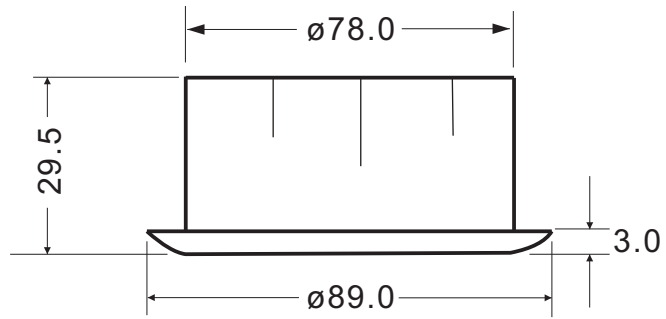

A B C D E F G H

1
2
3
4
5
6

Material : ABS
 Color : Grey - WP80GY
 Black - WP80BK
 White - WP80WT
 Brown - WP80BN

Three different cable hole use method

DATE	REVISION	APPROVAL BY	DIMENSION	mm ± 0.5		
			DRAW BY	ANDY	NAME	DESK CABLE HOLE PLUG
			APPROVAL BY	RIKKI		
			DATE	15-05-12		