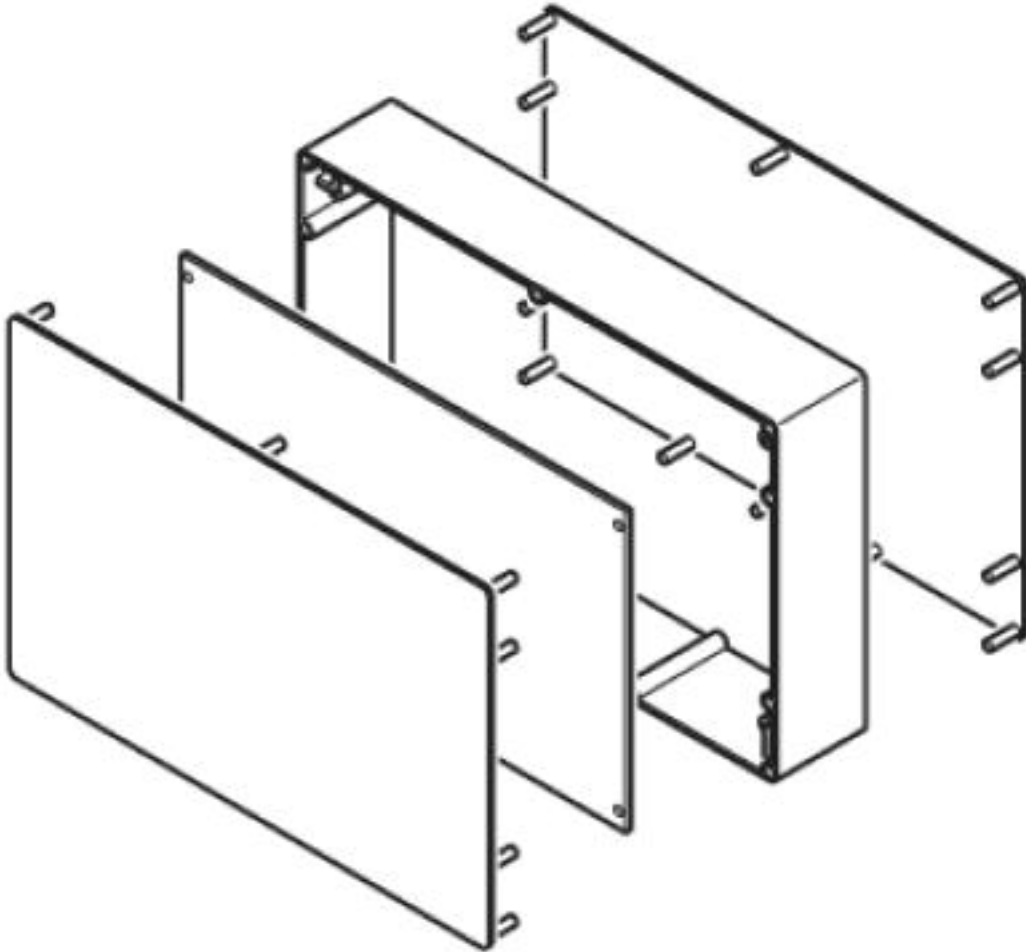

Side element, two pieces necessary, for closing the base element, 1.5 mm thick.

Product Features

- We will be happy to provide custom cutouts in the base element for connection elements
- UEG-EU-VS connection pins ensure the necessary stability
- Individual UEG-EU-BE base elements can be mounted to extend the installation space
- Direct mounting of the PCB on the UEG-EU BE base element with B 2,2 x 9,5 DIN ISO 1481 sheet metal screws
- Snap-in mounting on standard EN DIN rails

approvals

UL Recognized /

Approval details

Drawings

Side element - UEG-EU-SE - 2956822

Explosion drawing

Side element - UEG-EU-SE - 2956822

Dimensioned drawing

Side element - UEG-EU-SE - 2956822

Dimensioned drawing

Side element - UEG-EU-SE - 2956822

Dimensioned drawing

Side element - UEG-EU-SE - 2956822

Dimensioned drawing

© Phoenix Contact 2013 - all rights reserved
<http://www.phoenixcontact.com>