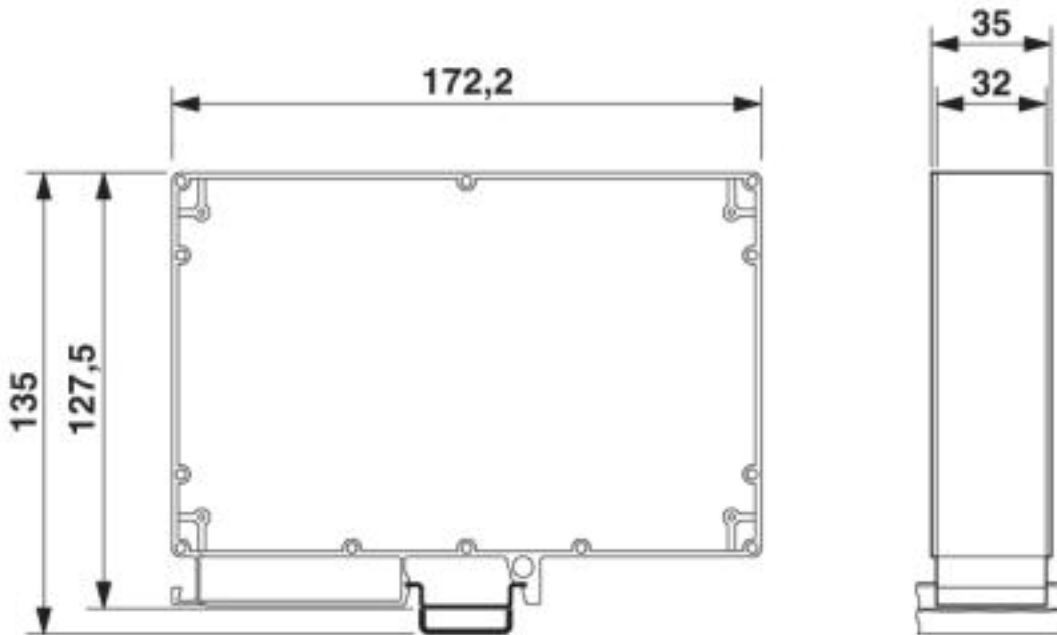

Dimensions

| | |
|------------------------------|----------|
| Constructional height | 127.5 mm |
| Width | 1.5 mm |

Technical data

| | |
|--|----|
| Inflammability class according to UL 94 | HB |
|--|----|

approvals

UL Recognized /

Approval details

Drawings

Side element - UEG-EU-SE - 2956822

Explosion drawing

Side element - UEG-EU-SE - 2956822

Dimensioned drawing

Side element - UEG-EU-SE - 2956822

Dimensioned drawing

Side element - UEG-EU-SE - 2956822

Dimensioned drawing

Side element - UEG-EU-SE - 2956822

Dimensioned drawing

© Phoenix Contact 2013 - all rights reserved
<http://www.phoenixcontact.com>