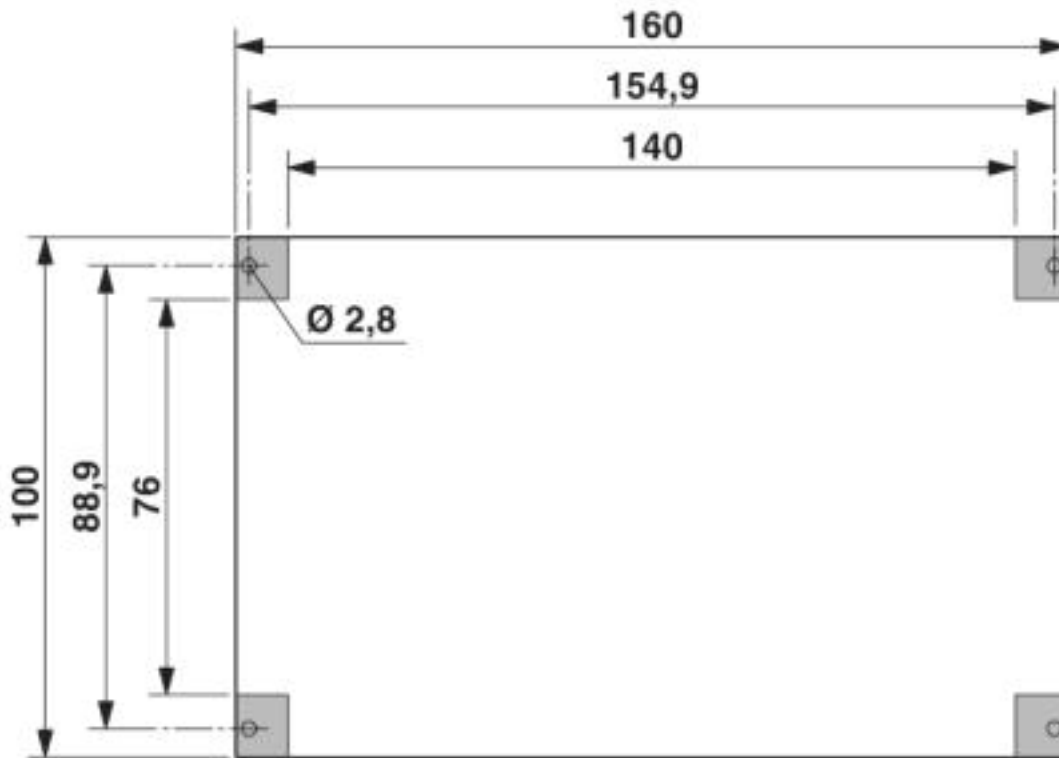

Dimensions

| | |
|------------------------------|----------|
| Constructional height | 127.5 mm |
| Width | 1.5 mm |

Technical data

| | |
|--|----|
| Inflammability class according to UL 94 | HB |
|--|----|

approvals

UL Recognized /

Approval details

Drawings

Side element - UEG-EU-SE - 2956822

Explosion drawing

Side element - UEG-EU-SE - 2956822

Dimensioned drawing

Side element - UEG-EU-SE - 2956822

Dimensioned drawing

Side element - UEG-EU-SE - 2956822

Dimensioned drawing

Side element - UEG-EU-SE - 2956822

Dimensioned drawing

© Phoenix Contact 2013 - all rights reserved
<http://www.phoenixcontact.com>