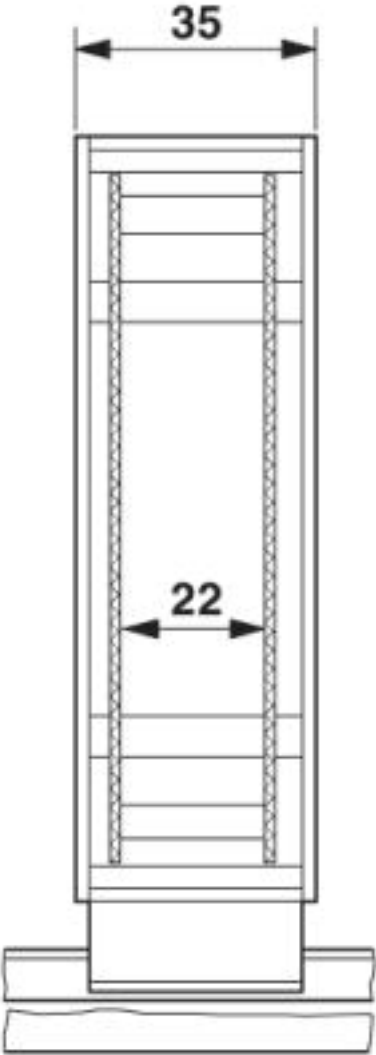

Side element, two pieces necessary, for closing the base element, 1.5 mm thick.

Product Features

- We will be happy to provide custom cutouts in the base element for connection elements
- UEG-EU-VS connection pins ensure the necessary stability
- Individual UEG-EU-BE base elements can be mounted to extend the installation space
- Direct mounting of the PCB on the UEG-EU BE base element with B 2,2 x 9,5 DIN ISO 1481 sheet metal screws
- Snap-in mounting on standard EN DIN rails

Dimensions

| | |
|------------------------------|----------|
| Constructional height | 127.5 mm |
| Width | 1.5 mm |

Technical data

| | |
|--|----|
| Inflammability class according to UL 94 | HB |
|--|----|

approvals

UL Recognized /

Approval details

Drawings

Side element - UEG-EU-SE - 2956822

Explosion drawing

Side element - UEG-EU-SE - 2956822

Dimensioned drawing

Side element - UEG-EU-SE - 2956822

Dimensioned drawing

Side element - UEG-EU-SE - 2956822

Dimensioned drawing

Side element - UEG-EU-SE - 2956822

Dimensioned drawing

© Phoenix Contact 2013 - all rights reserved
<http://www.phoenixcontact.com>