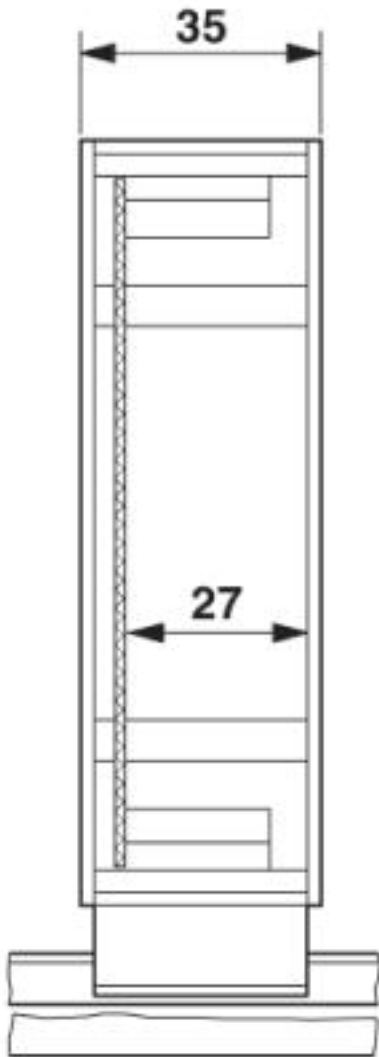

Side element, two pieces necessary, for closing the base element, 1.5 mm thick.

Product Features

- We will be happy to provide custom cutouts in the base element for connection elements
- UEG-EU-VS connection pins ensure the necessary stability
- Individual UEG-EU-BE base elements can be mounted to extend the installation space
- Direct mounting of the PCB on the UEG-EU BE base element with B 2,2 x 9,5 DIN ISO 1481 sheet metal screws
- Snap-in mounting on standard EN DIN rails

Dimensions

| | |
|------------------------------|----------|
| Constructional height | 127.5 mm |
| Width | 1.5 mm |

Technical data

| | |
|--|----|
| Inflammability class according to UL 94 | HB |
|--|----|

approvals

UL Recognized /

Approval details

Drawings

Side element - UEG-EU-SE - 2956822

Explosion drawing

Side element - UEG-EU-SE - 2956822

Dimensioned drawing

Side element - UEG-EU-SE - 2956822

Dimensioned drawing

Side element - UEG-EU-SE - 2956822

Dimensioned drawing

Side element - UEG-EU-SE - 2956822

Dimensioned drawing

© Phoenix Contact 2013 - all rights reserved
<http://www.phoenixcontact.com>