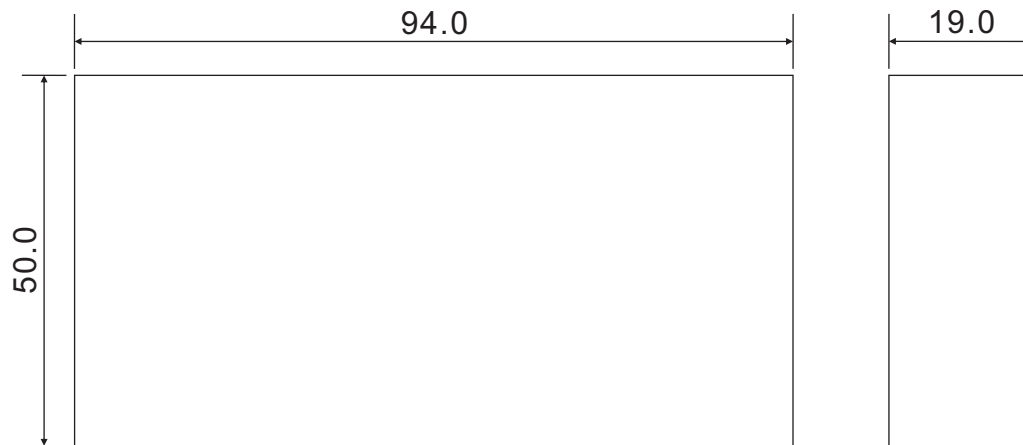

BASETech

Material	EVA
Hardness	40° shore A
Color	Black
Operating Temp.	-20 ~ 60°C
Operating Humidity	95%