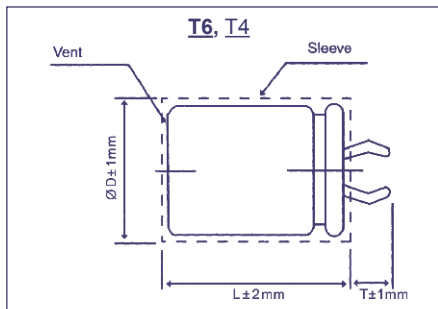

Technical Specification Snap-In Type

Pin Type: Snap-In Order Code: T6, T4

Terminal	T6	T4
Pin Length	6,3	4,0

preferred

Pin Type: Soldering Order Code: S4