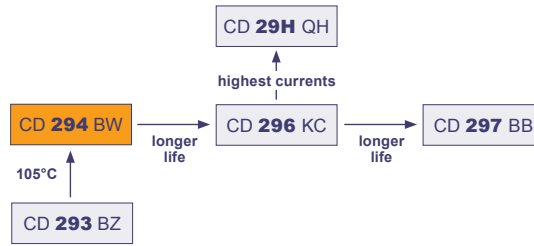

# CD 294 BW Series

4000 at 105°C

- Standard 105°C
- General Industry

| Item  | Characteristics  |   |
|---|--|---|
| Operating Temperature Range (°C)                        | -40 ~ +105   | -25 ~ +105  |
| Voltage Range (V)                                       | 16 ~ 100   | 160 ~ 500   |
| Capacitance Range (µF)                                  | 39 ~ 47 000  |   |
| Capacitance Tolerance (20°C, 120Hz)                     | ± 20%  |   |
| Leakage Current (µA)                                    | After 5 minutes at 20°C application of rated voltage, leakage current is not more than 0,01CV or 1,5mA, whichever is smaller<br>C: Nominal Capacitance (µF) V: Rated Voltage (V) |   |
| Dissipation Factor (20°C, 120Hz)                        | <b>Rated Voltage (V)</b>   | <b>16</b> <b>25</b> <b>35</b> <b>50</b> <b>63~100</b> <b>160~400</b> <b>450~500</b> |
|   | Tan δ (max)  | 0,50    0,40    0,35    0,30    0,20    0,15    0,20                                |
| Stability at Low Temperature (Impedance Ratio at 120Hz) | <b>Rated Voltage (V)</b>   | <b>16~100</b> <b>160~200</b> <b>250~500</b>   |
|   | $Z_{-25°C} / Z_{+20°C}$  | 4   |
|   | $Z_{-40°C} / Z_{+20°C}$  | 15  |

## Multiplier for Lifetime

Lifetime Diagram

$I_A$  = actual ripple current at 120Hz,  $I_R$  = rated ripple current at 120Hz, 105°C  
Multiplier of Useful Life as a function of ambient temperature and ripple current load