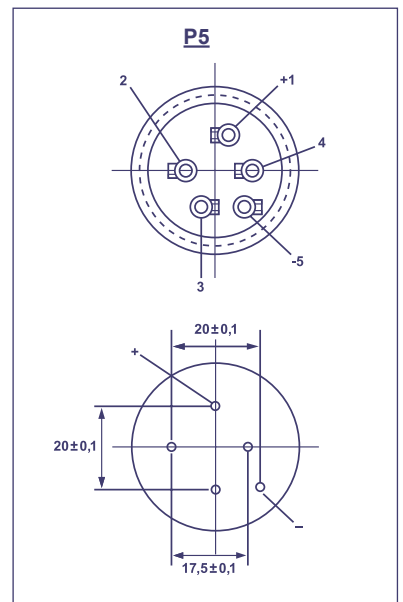

Soldering Terminal Order Code: P5