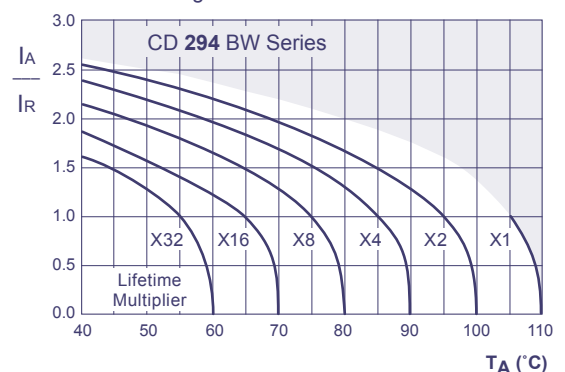

## Multiplier for Lifetime

Lifetime Diagram

$I_A$  = actual ripple current at 120Hz,  $I_R$  = rated ripple current at 120Hz, 105°C  
Multiplier of Useful Life as a function of ambient temperature and ripple current load