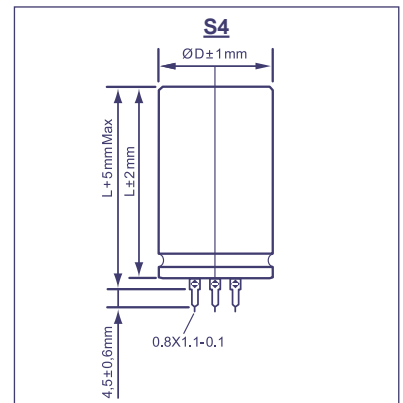

## Technical Specification Snap-In Type

Pin Type: Snap-In Order Code: T6, T4

| Terminal   | T6  | T4  |
|------------|-----|-----|
| Pin Length | 6,3 | 4,0 |

**preferred**

Pin Type: Soldering Order Code: S4