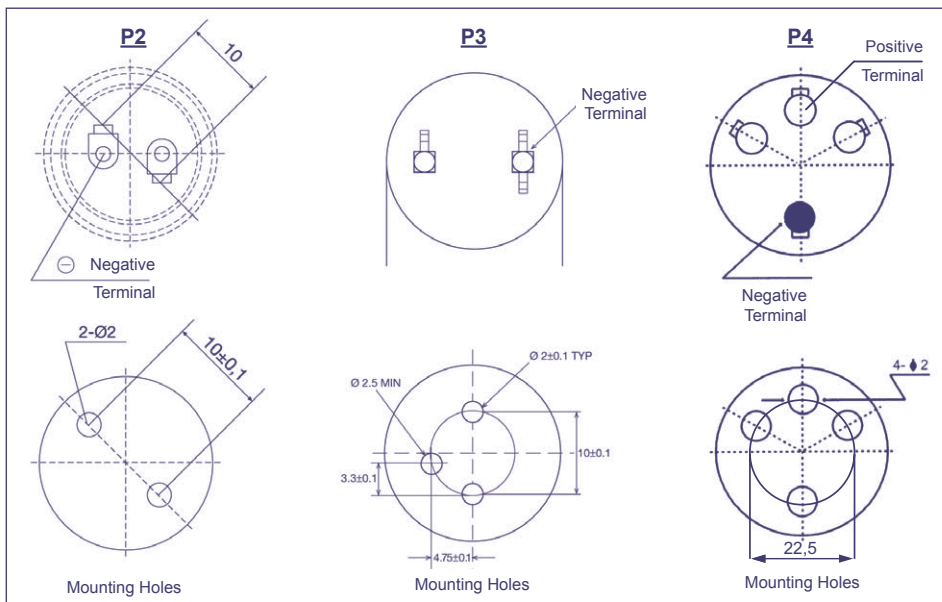

Snap-In Terminal Order Code: P2, P3, P4