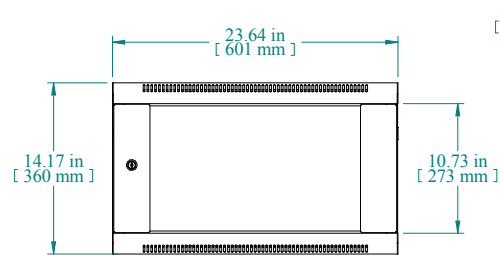

FAN TOP CUTOUT

TOP VIEW

L. S. VIEW

FRONT VIEW

R. S. VIEW

BOTTOM VIEW

PART NUMBERS	
WMC1901023BK2	PAINTED BLACK TEXTURED
NOTES	
Shipped knockdown for handling ease & protection.	

Data subject to change without notice. Isometric drawing not to scale.