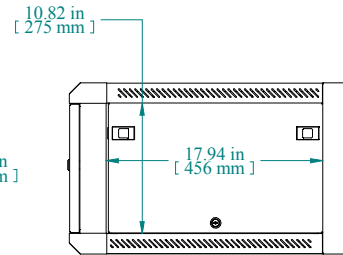

FAN TOP CUTOUT

TOP VIEW

L. S. VIEW

FRONT VIEW

R. S. VIEW

BOTTOM VIEW

PART NUMBERS	
WMC1901023BK2	PAINTED BLACK TEXTURED
NOTES	
Shipped knockdown for handling ease & protection.	

Data subject to change without notice. Isometric drawing not to scale.