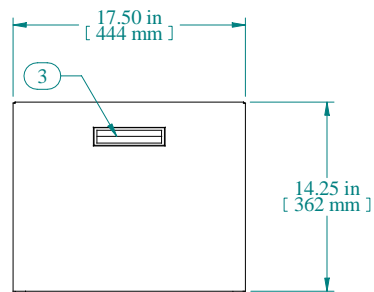

SECTION A-A

L.S. VIEW

TOP VIEW

FRONT VIEW

BOTTOM VIEW

R.S. VIEW

Item Number	Title	Quantity
1	RCBS - BOTTOM	1
2	RCBS - TOP & SIDES	1
3	BLACK PLASTIC HANDLE	2
4	PLUG BUMPER	4

PART NUMBERS

Data subject to change without notice. Isometric drawing not to scale.

**HAMMOND
MANUFACTURING™**

www.hammondmfg.com

PART NO. RCBS1901217