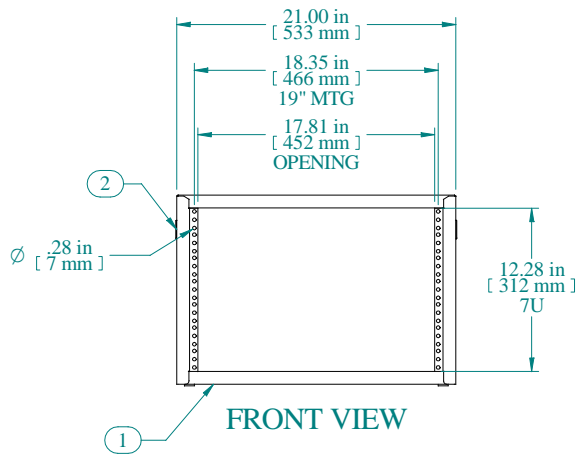

SECTION A-A

L.S. VIEW

TOP VIEW

FRONT VIEW

BOTTOM VIEW

R.S. VIEW

Item Number	Title	Quantity
1	RCBS - BOTTOM	1
2	RCBS - TOP & SIDES	1
3	BLACK PLASTIC HANDLE	2
4	PLUG BUMPER	4

PART NUMBERS

Data subject to change without notice. Isometric drawing not to scale.

**HAMMOND
MANUFACTURING™**

www.hammondmfg.com

PART NO. RCBS1901217