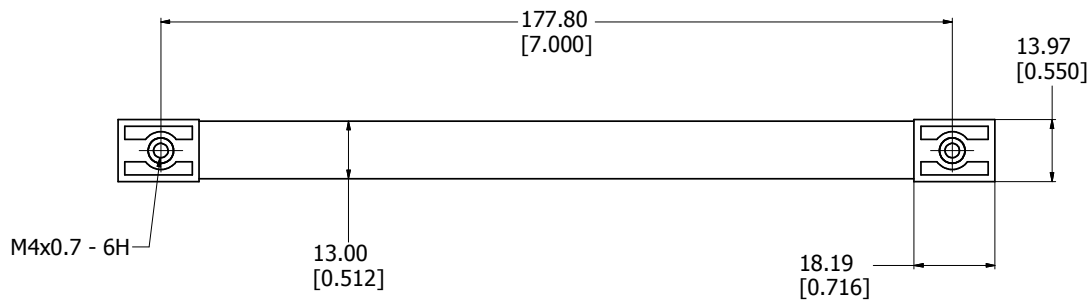

SIDE VIEW

EXPLODED HANDLE ASSEMBLY

BOTTOM VIEW

1427LBC, BB, GC		
Part #	Plastic End Post	Aluminum Bar Handle
1427LBC	Black	Clear
1427LBB	Black	Black
1427LGC	Grey	Clear
Hardware		
2 Screws - Countersink M4 x 10		
2 Washers		
**note handle sold singly		