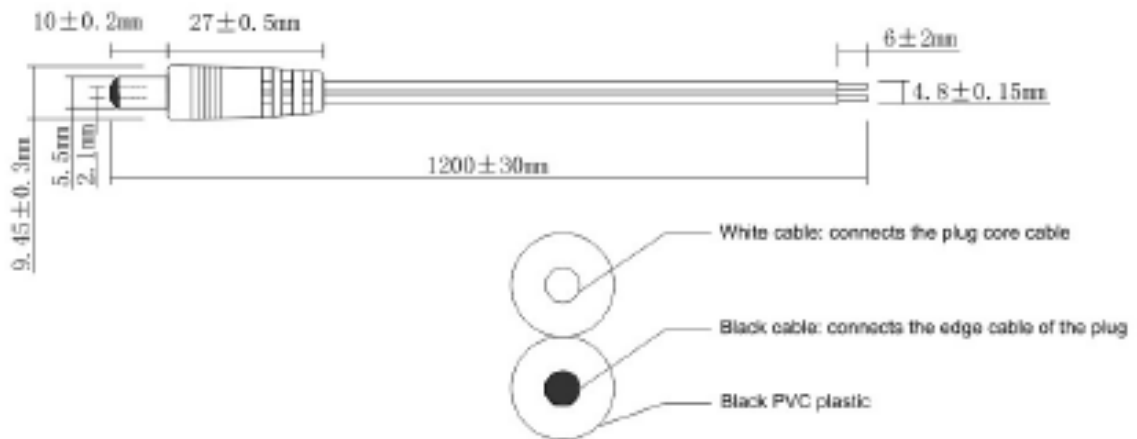

Data Sheet

DC plug 2.1 x 5.5 mm with 1.2 M cable

Mono Audio Cable

2.1 mm plug

Cable length: 1.2 meter

Cross section area: $2 \times 0.2 \text{ mm}^2$

Wire material: Copper