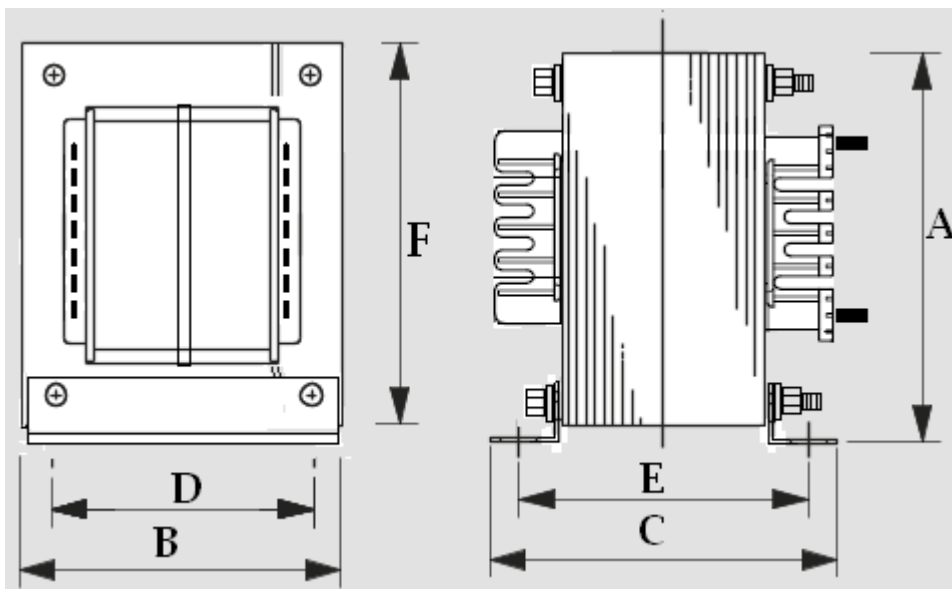

4.5 Windings insulation, material : polyurethane polyamide polyamide-imide

5. Iron core

5.1 Sheet metall, material : EI 84 V 530 – 50

main dimensions : 84x70x28

5.2 Cross-sectional drawing : See specification of insulation materials

6. Type of construction

6.1 Open – Covered – In case protection : Open

6.2 Impregnated – Undrowned – Drowned : Impregnated

6.3 Soaking (liquor) :

6.4 Underpressure – Overpressure – Soaking at : Soaking

6.5 Drown material : 1K – Deatech Nr. 822.125

A(mm)	B(mm)	C(mm)	D(mm)	E(mm)	F(mm)	Weight (kg)
88	70	58	56	45	84	1,35

7. Label