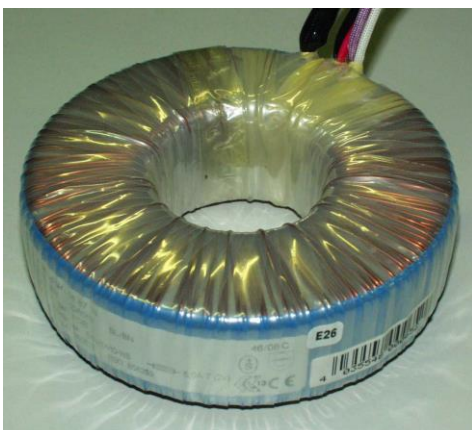

Data sheet Polytronik® Toroidal transformer

| | |
|--|-------------------------------|
| Description: | RINGKERNTRAFO 2 X 12 V 160 VA |
| Conrad- Part no.: | 518700-62 |
| Manufacturer Part no.: | 858258 |
| Safety isolating transformer according to: | EN 61558-2-6 / VDE 0570 |
| Power [VA]: | 160 |
| Dielectric strength PRI - SEC [AC]: | 4400 V |
| Frequency [Hz]: | 50/60 |
| Temperature class: | B (130°C) |
| Maximum ambient temperature t_a [°C]: | 40 |

Suitable mounting accessories 160/230/300 VA

Conrad- Part no.: 518964-62

1 pc. Fixing disc 90 mm
2 pcs. rubber washers 90 mm

Mounting

Metal disc
Rubber washer

Transformer

Rubber washer