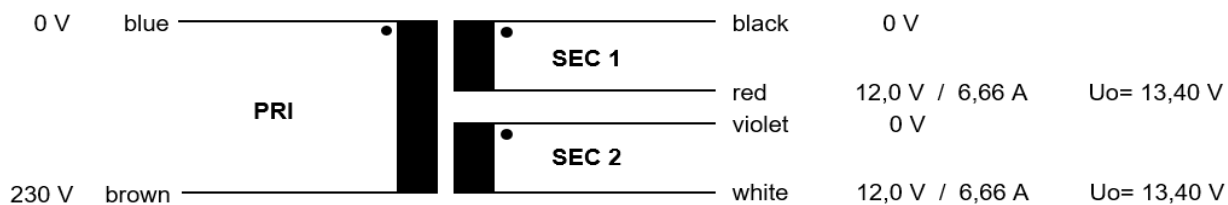

Data sheet Polytronik® Toroidal transformer

| | |
|--|-------------------------------|
| Description: | RINGKERNTRAFO 2 X 12 V 160 VA |
| Conrad- Part no.: | 518700-62 |
| Manufacturer Part no.: | 858258 |
| Safety isolating transformer according to: | EN 61558-2-6 / VDE 0570 |
| Power [VA]: | 160 |
| Dielectric strength PRI - SEC [AC]: | 4400 V |
| Frequency [Hz]: | 50/60 |
| Temperature class: | B (130°C) |
| Maximum ambient temperature t_a [°C]: | 40 |

Schematic:

| | | | | | | | | | | |
|--------------------------|--|--------------------|---------|------------------|-------|--------------------------|----------------|-------|--------|----------------|
| Approval marks: | CE; ENEC | | | | | | | | | |
| Connections: | primary and secondary wires 200 mm long | | | | | | | | | |
| Recommended fuse value: | <table border="0"> <tr> <td>PRI</td> <td>1,25 AT</td> <td>(IEC60127-2-5)</td> </tr> <tr> <td>SEC 1</td> <td>8,0 AT</td> <td>(IEC60127-2-3)</td> </tr> <tr> <td>SEC 2</td> <td>8,0 AT</td> <td>(IEC60127-2-3)</td> </tr> </table> | PRI | 1,25 AT | (IEC60127-2-5) | SEC 1 | 8,0 AT | (IEC60127-2-3) | SEC 2 | 8,0 AT | (IEC60127-2-3) |
| PRI | 1,25 AT | (IEC60127-2-5) | | | | | | | | |
| SEC 1 | 8,0 AT | (IEC60127-2-3) | | | | | | | | |
| SEC 2 | 8,0 AT | (IEC60127-2-3) | | | | | | | | |
| Dimensions: | <table border="0"> <tr> <td>diameter approx. =</td> <td>110 mm</td> </tr> <tr> <td>height approx. =</td> <td>38 mm</td> </tr> <tr> <td>Inside diameter approx.=</td> <td>42 mm</td> </tr> </table> | diameter approx. = | 110 mm | height approx. = | 38 mm | Inside diameter approx.= | 42 mm | | | |
| diameter approx. = | 110 mm | | | | | | | | | |
| height approx. = | 38 mm | | | | | | | | | |
| Inside diameter approx.= | 42 mm | | | | | | | | | |
| Weight: | 1,34 kg | | | | | | | | | |
| Scope of delivery: | without mounting accessories | | | | | | | | | |