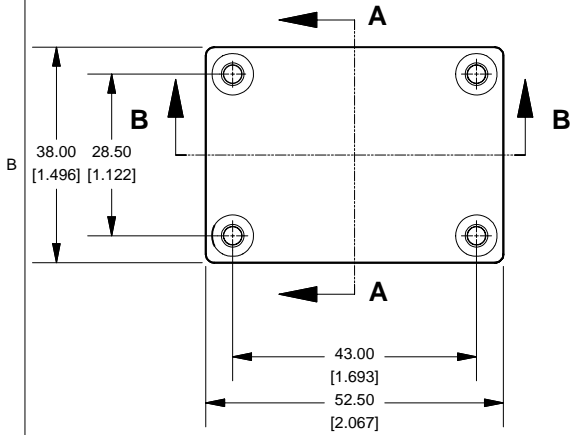

### Top View of Assembly

### SECTION A-A End View of Assembly

### SECTION B-B Side View of Assembly

## Eddystone - Shallow Lid (11451PSLA)

PART DESCRIPTION	
Part Number:	11451PSLA
Material:	Diecast Aluminum Alloy
Screw Type:	M3.5 x 6 taptite screws (Includes 4) (Screws accept POZIDRIV No.2 screwdriver)