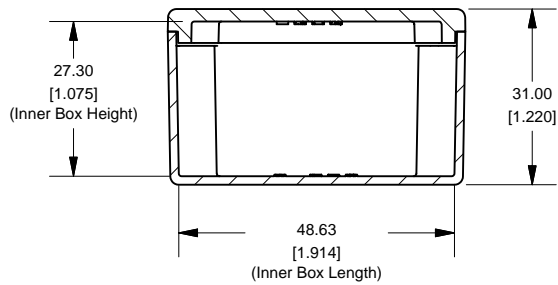

### Top View of Assembly

### SECTION A-A End View of Assembly

### SECTION B-B Side View of Assembly

## Eddystone - Shallow Lid (11451PSLA)

PART DESCRIPTION	
Part Number:	11451PSLA
Material:	Diecast Aluminum Alloy
Screw Type:	M3.5 x 6 taptite screws (Includes 4) (Screws accept POZIDRIV No.2 screwdriver)