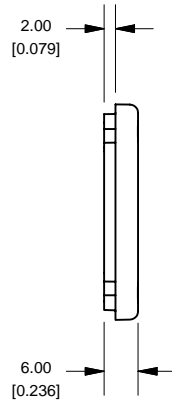

### Top View of Assembly

### SECTION A-A End View of Assembly

### SECTION B-B Side View of Assembly

## Eddystone - Shallow Lid (11451PSLA)

PART DESCRIPTION	
Part Number:	11451PSLA
Material:	Diecast Aluminum Alloy
Screw Type:	M3.5 x 6 taptite screws (Includes 4) (Screws accept POZIDRIV No.2 screwdriver)