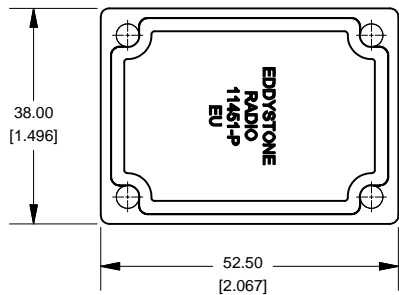

### Top View of Assembly

### SECTION A-A End View of Assembly

### SECTION B-B Side View of Assembly

## Eddystone - Shallow Lid (11451PSLA)

PART DESCRIPTION	
Part Number:	11451PSLA
Material:	Diecast Aluminum Alloy
Screw Type:	M3.5 x 6 taptite screws (Includes 4) (Screws accept POZIDRIV No.2 screwdriver)