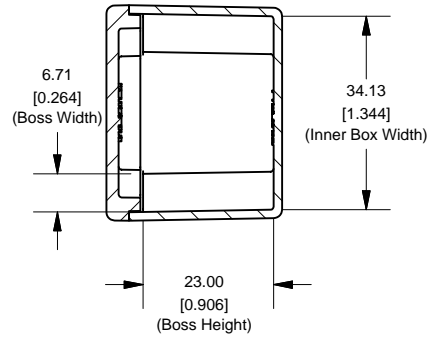

### Top View of Assembly

### SECTION A-A End View of Assembly

### SECTION B-B Side View of Assembly

## Eddystone - Shallow Lid (11451PSLA)

PART DESCRIPTION	
Part Number:	11451PSLA
Material:	Diecast Aluminum Alloy
Screw Type:	M3.5 x 6 taptite screws (Includes 4) (Screws accept POZIDRIV No.2 screwdriver)