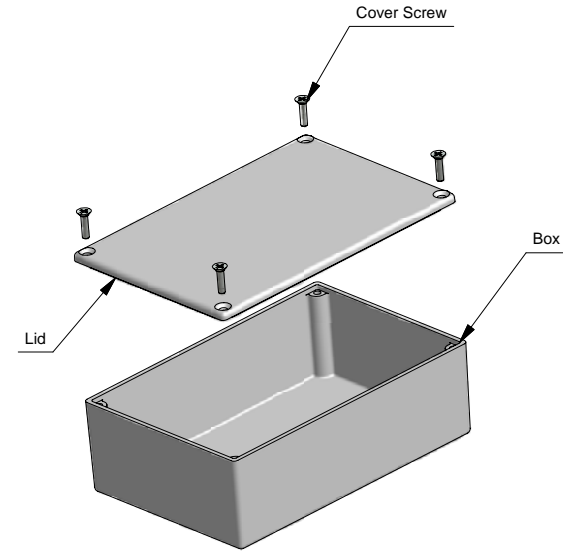

### Top View of Assembly

### SECTION A-A End View of Assembly

### SECTION B-B Side View of Assembly

## Eddystone - Shallow Lid (11451PSLA)

PART DESCRIPTION	
Part Number:	11451PSLA
Material:	Diecast Aluminum Alloy
Screw Type:	M3.5 x 6 taptite screws (Includes 4) (Screws accept POZIDRIV No.2 screwdriver)