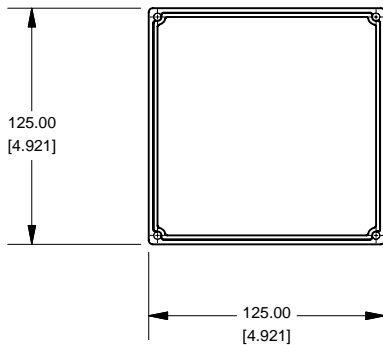

Top View of Assembly

**SECTION A-A
End View of Assembly**

**SECTION B-B
Side View of Assembly**

Lid

Eddystone - Shallow Lid
(11130PSLA)

PART DESCRIPTION	
Part Number:	11130PSLA
Material:	Diecast Aluminum Alloy
Screw Type:	M3.5 x 6 taptite screws (Includes 4) (Screws accept POZIDRIV No.2 screwdriver)