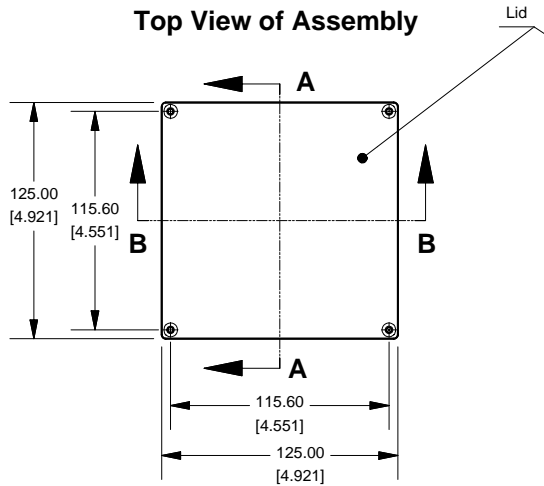

Top View of Assembly

**SECTION A-A
End View of Assembly**

**SECTION B-B
Side View of Assembly**

Lid

Eddystone - Shallow Lid
(11130PSLA)

PART DESCRIPTION	
Part Number:	11130PSLA
Material:	Diecast Aluminum Alloy
Screw Type:	M3.5 x 6 taptite screws (Includes 4) (Screws accept POZIDRIV No.2 screwdriver)