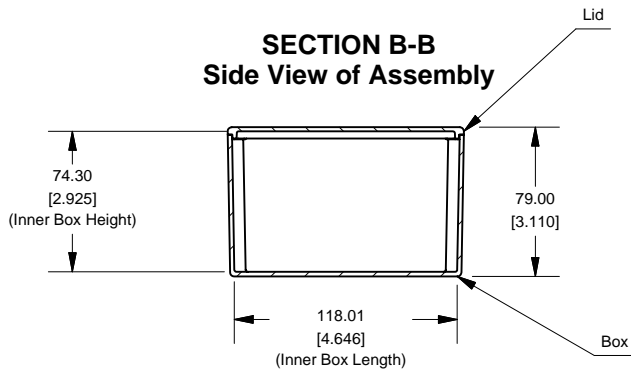

Top View of Assembly

**SECTION A-A
End View of Assembly**

**SECTION B-B
Side View of Assembly**

Lid

Eddystone - Shallow Lid
(11130PSLA)

PART DESCRIPTION	
Part Number:	11130PSLA
Material:	Diecast Aluminum Alloy
Screw Type:	M3.5 x 6 taptite screws (Includes 4) (Screws accept POZIDRIV No.2 screwdriver)