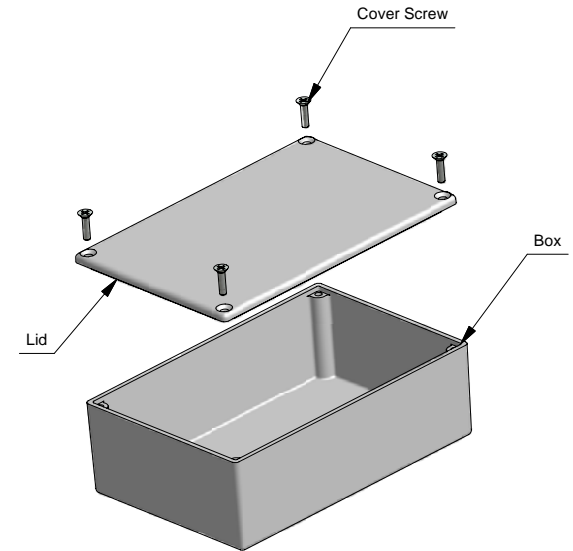

Top View of Assembly

**SECTION A-A
End View of Assembly**

**SECTION B-B
Side View of Assembly**

Lid

Eddystone - Shallow Lid
(11130PSLA)

PART DESCRIPTION	
Part Number:	11130PSLA
Material:	Diecast Aluminum Alloy
Screw Type:	M3.5 x 6 taptite screws (Includes 4) (Screws accept POZIDRIV No.2 screwdriver)