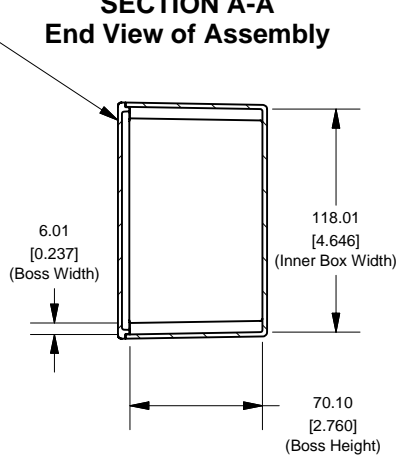

Top View of Assembly

**SECTION A-A
End View of Assembly**

**SECTION B-B
Side View of Assembly**

Lid

Eddystone - Shallow Lid
(11130PSLA)

PART DESCRIPTION	
Part Number:	11130PSLA
Material:	Diecast Aluminum Alloy
Screw Type:	M3.5 x 6 taptite screws (Includes 4) (Screws accept POZIDRIV No.2 screwdriver)