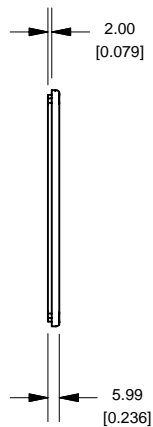

Top View of Assembly

**SECTION A-A
End View of Assembly**

**SECTION B-B
Side View of Assembly**

Lid

Eddystone - Shallow Lid
(11130PSLA)

PART DESCRIPTION	
Part Number:	11130PSLA
Material:	Diecast Aluminum Alloy
Screw Type:	M3.5 x 6 taptite screws (Includes 4) (Screws accept POZIDRIV No.2 screwdriver)