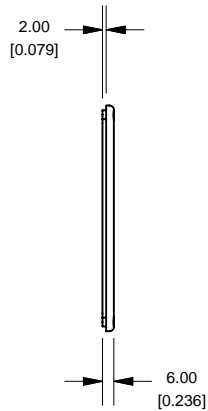

Top View of Assembly

SECTION A-A  
End View of Assembly

SECTION B-B  
Side View of Assembly

Lid

### Eddystone - Shallow Lid (26357PSLA)

PART DESCRIPTION	
Part Number:	26357PSLA
Material:	Diecast Aluminum Alloy
Screw Type:	M3.5 x 6 taptite screws (Includes 6) (Screws accept POZIDRIV No.2 screwdriver)