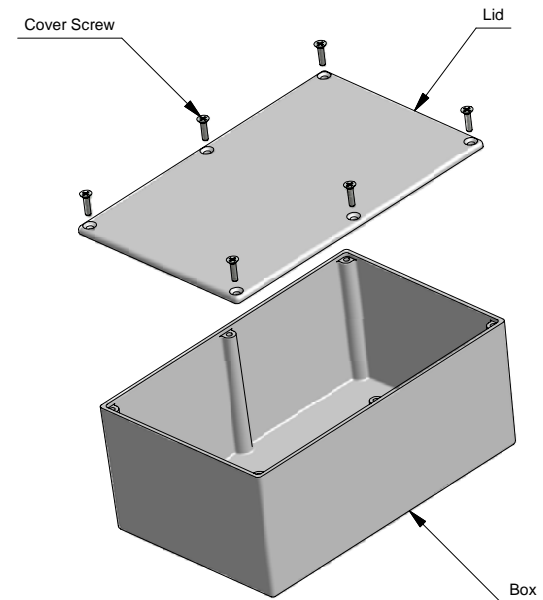

Top View of Assembly

SECTION A-A  
End View of Assembly

SECTION B-B  
Side View of Assembly

Lid

### Eddystone - Shallow Lid (26357PSLA)

PART DESCRIPTION	
Part Number:	26357PSLA
Material:	Diecast Aluminum Alloy
Screw Type:	M3.5 x 6 taptite screws (Includes 6) (Screws accept POZIDRIV No.2 screwdriver)