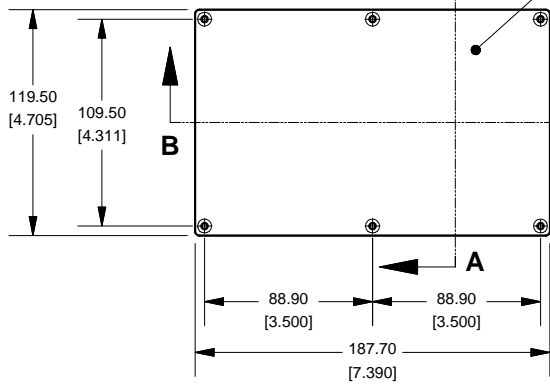

Top View of Assembly

SECTION A-A  
End View of Assembly

SECTION B-B  
Side View of Assembly

Lid

### Eddystone - Shallow Lid (26357PSLA)

PART DESCRIPTION	
Part Number:	26357PSLA
Material:	Diecast Aluminum Alloy
Screw Type:	M3.5 x 6 taptite screws (Includes 6) (Screws accept POZIDRIV No.2 screwdriver)