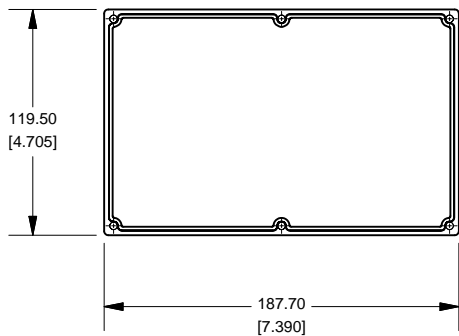

Top View of Assembly

SECTION A-A  
End View of Assembly

SECTION B-B  
Side View of Assembly

Lid

### Eddystone - Shallow Lid (26357PSLA)

PART DESCRIPTION	
Part Number:	26357PSLA
Material:	Diecast Aluminum Alloy
Screw Type:	M3.5 x 6 taptite screws (Includes 6) (Screws accept POZIDRIV No.2 screwdriver)