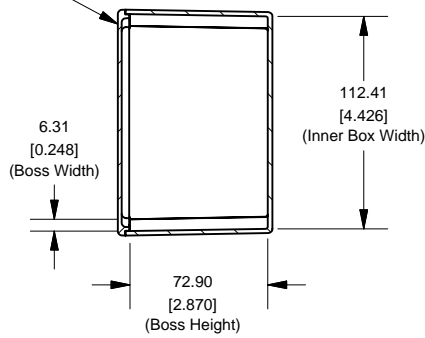

Top View of Assembly

SECTION A-A  
End View of Assembly

SECTION B-B  
Side View of Assembly

Lid

### Eddystone - Shallow Lid (26357PSLA)

PART DESCRIPTION	
Part Number:	26357PSLA
Material:	Diecast Aluminum Alloy
Screw Type:	M3.5 x 6 taptite screws (Includes 6) (Screws accept POZIDRIV No.2 screwdriver)