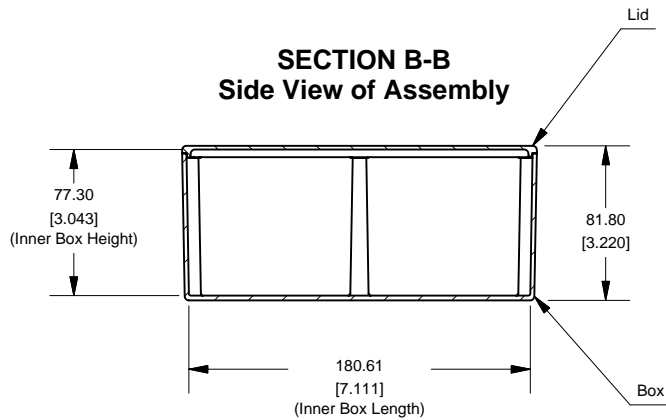

Top View of Assembly

SECTION A-A  
End View of Assembly

SECTION B-B  
Side View of Assembly

Lid

### Eddystone - Shallow Lid (26357PSLA)

PART DESCRIPTION	
Part Number:	26357PSLA
Material:	Diecast Aluminum Alloy
Screw Type:	M3.5 x 6 taptite screws (Includes 6) (Screws accept POZIDRIV No.2 screwdriver)