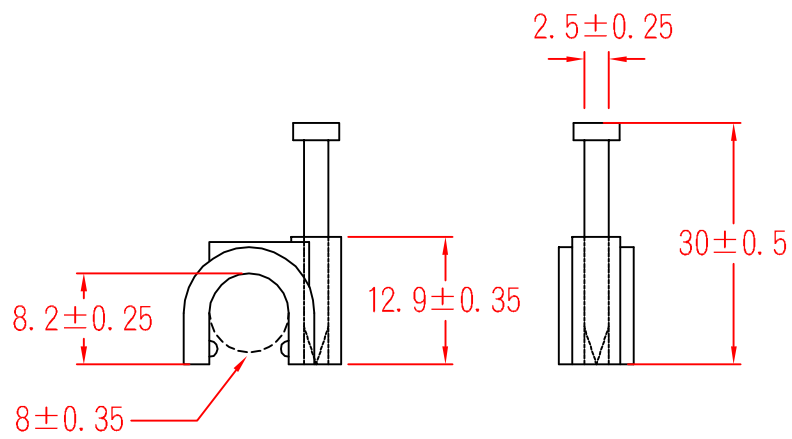

NC-0.5NWE30

KSS
97.12.09

KSS
97.12.09

		MATERIAL	ITEM NO.
		P.E.	NC-0.5NWE30
SCALE		FINISH	NAME
			NAIL CABLE CLIP
△	(. .)	TOLERANCE AS FIGURE	△ 12-09-2008 DATE
			REVISIONS K001
			R.NO.

NC-1.5NWE30

KSS
97.12.09

KSS
97.12.09

		MATERIAL	ITEM NO.
		P.E.	NC-1.5NWE30
SCALE		FINISH	NAME
			NAIL CABLE CLIP
\triangle	(. .)	TOLERANCE AS FIGURE	\triangle 12-09-2008 DATE
			REVISIONS K001
			R.NO.

NC-1NWE30

KSS
97.12.09

KSS
97.12.09

		MATERIAL	ITEM NO.
		P.E.	NC-1NWE30
SCALE		FINISH	NAME
			CABLE CLIP
\triangle	(. .)	TOLERANCE AS FIGURE	\triangle 12-09-2008 DATE
			REVISIONS K001
			R.NO.

NC-2NWE30

KSS
97.12.09

KSS
97.12.09

		MATERIAL	ITEM NO.
		P.E.	NC-2NWE30
SCALE		FINISH	NAME
			CABLE CLIP
△	(. .)	TOLERANCE AS FIGURE	△
		12-09-2008 DATE	REVISIONS K001
			R.NO.