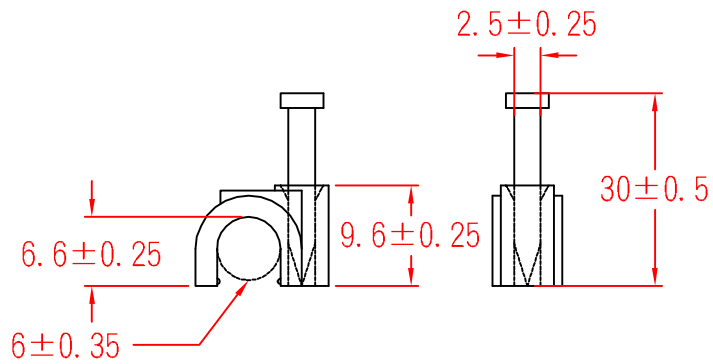

NC-0.5NWE30

KSS
97.12.09

KSS
97.12.09

		MATERIAL	ITEM NO.
		P.E.	NC-0.5NWE30
SCALE		FINISH	NAME
			NAIL CABLE CLIP
△	(. .)	TOLERANCE AS FIGURE	△ 12-09-2008 DATE
			REVISIONS K001
			R.NO.

NC-1.5NWE30

KSS
97.12.09

KSS
97.12.09

		MATERIAL	ITEM NO.
		P.E.	NC-1.5NWE30
SCALE		FINISH	NAME
			NAIL CABLE CLIP
\triangle	(. .)	TOLERANCE AS FIGURE	\triangle 12-09-2008 DATE
			REVISIONS K001
			R.NO.

NC-1NWE30

KSS
97.12.09

KSS
97.12.09

		MATERIAL	ITEM NO.
		P.E.	NC-1NWE30
SCALE		FINISH	NAME
			CABLE CLIP
\triangle	(. .)	TOLERANCE AS FIGURE	\triangle 12-09-2008 DATE
			REVISIONS K001
			R.NO.

NC-2NWE30

KSS
97.12.09

KSS
97.12.09

		MATERIAL	ITEM NO.
		P.E.	NC-2NWE30
SCALE		FINISH	NAME
			CABLE CLIP
△	(. .)	TOLERANCE AS FIGURE	△
		12-09-2008 DATE	REVISIONS K001
			R.NO.