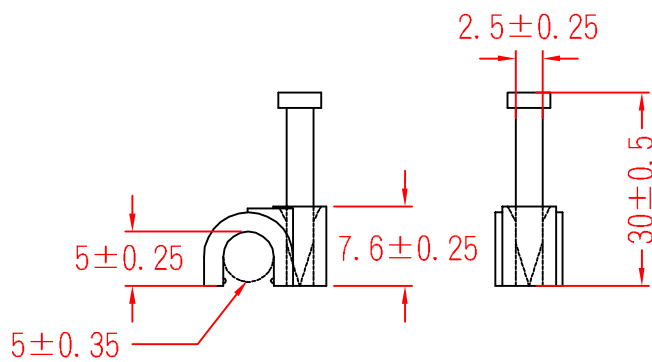

NC-0.5NWE30

KSS
97.12.09

KSS
97.12.09

		MATERIAL	ITEM NO.
		P.E.	NC-0.5NWE30
SCALE		FINISH	NAME
			NAIL CABLE CLIP
△	(. .)	TOLERANCE AS FIGURE	△ 12-09-2008 DATE
			REVISIONS K001
			R.NO.

NC-1.5NWE30

KSS
97.12.09

KSS
97.12.09

		MATERIAL	ITEM NO.
		P.E.	NC-1.5NWE30
SCALE		FINISH	NAME
			NAIL CABLE CLIP
\triangle	(. .)	TOLERANCE AS FIGURE	\triangle 12-09-2008 DATE
			REVISIONS K001
			R.NO.

NC-1NWE30

KSS
97.12.09

KSS
97.12.09

		MATERIAL	ITEM NO.
		P.E.	NC-1NWE30
SCALE		FINISH	NAME
			CABLE CLIP
\triangle	(. .)	TOLERANCE AS FIGURE	\triangle 12-09-2008 DATE
			REVISIONS K001
			R.NO.

NC-2NWE30

KSS
97.12.09

KSS
97.12.09

		MATERIAL	ITEM NO.
		P.E.	NC-2NWE30
SCALE		FINISH	NAME
			CABLE CLIP
△	(. .)	TOLERANCE AS FIGURE	△
		12-09-2008 DATE	REVISIONS K001
			R.NO.