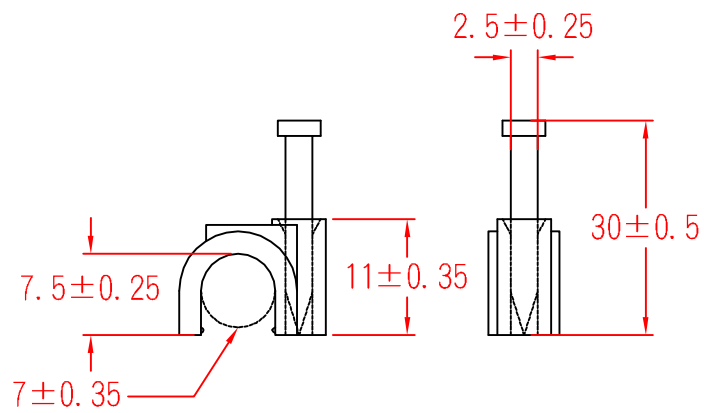

NC-0.5NWE30

KSS
97.12.09

KSS
97.12.09

		MATERIAL	ITEM NO.
		P.E.	NC-0.5NWE30
SCALE		FINISH	NAME
			NAIL CABLE CLIP
△	(. .)	TOLERANCE AS FIGURE	△ 12-09-2008 DATE
			REVISIONS K001
			R.NO.

NC-1.5NWE30

KSS
97.12.09

KSS
97.12.09

		MATERIAL	ITEM NO.
		P.E.	NC-1.5NWE30
SCALE		FINISH	NAME
			NAIL CABLE CLIP
\triangle	(. .)	TOLERANCE AS FIGURE	\triangle 12-09-2008 DATE
			REVISIONS K001
			R.NO.

NC-1NWE30

KSS
97.12.09

KSS
97.12.09

		MATERIAL	ITEM NO.
		P.E.	NC-1NWE30
SCALE		FINISH	NAME
			CABLE CLIP
\triangle	(. .)	TOLERANCE AS FIGURE	\triangle 12-09-2008 DATE
			REVISIONS K001
			R.NO.

NC-2NWE30

KSS
97.12.09

KSS
97.12.09

		MATERIAL	ITEM NO.
		P.E.	NC-2NWE30
SCALE		FINISH	NAME
			CABLE CLIP
△	(. .)	TOLERANCE AS FIGURE	△
		12-09-2008 DATE	REVISIONS K001
			R.NO.