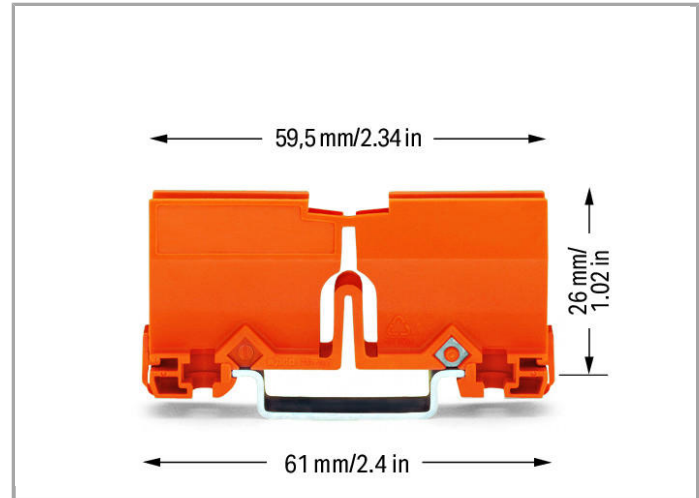

## Data sheet | Item number: 773-332

Mounting carrier; 773 Series - 2.5 mm<sup>2</sup> / 4 mm<sup>2</sup> / 6 mm<sup>2</sup>; for DIN-35 rail mounting/screw mounting

[www.wago.com/773-332](http://www.wago.com/773-332)

#### Geometrical Data

Width	18 mm / 0.709 inch
Height	26 mm / 1.024 inch
Depth	61 mm / 2.402 inch

#### Material Data

Color	orange
Fire load	0.255 MJ
Weight	8.5 g