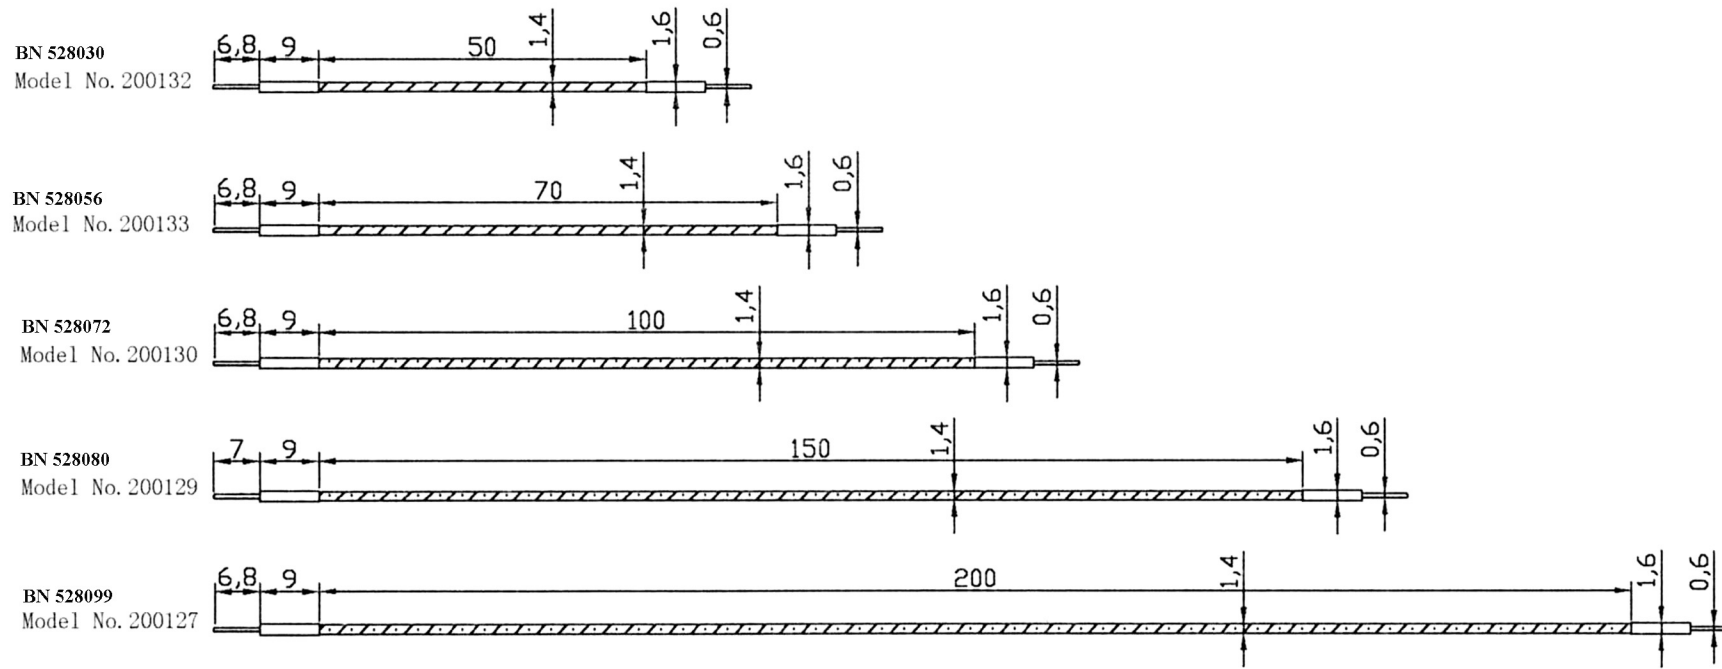

Units:mm

# Jump Wires

Best No.	Model No.	Product
528030	200132	JUMP WIRES 50mm LONG, COLOR: BROWN (咖啡色)
528056	200133	JUMP WIRES 70mm LONG, COLOR: GREY (灰色)
528072	200130	JUMP WIRES 100mm LONG, COLOR: ORANGE (橘色)
528080	200129	JUMP WIRES 150mm LONG, COLOR: PURPLE (紫色)
528099	200127	JUMP WIRES 200mm LONG, COLOR: BLUE (蓝色)

Character
E209522 UL AWM STYLE 1007 24AWG 80°C 300V VW-1
UNITY LL208655 CSA AWM I A/B 80°C 300V FT1

SPEC		
Insulation	Material	PVC
	Average thickness	0.38mm
	Minimum thickness	0.33mm
Wire	Area	0.205mm <sup>2</sup>
	Minimum area	0.201mm <sup>2</sup>
	Resistance	89.4 Ω/Km

Temperature	80°C
MAX Voltage	300V

Drawing	Rock
Data	December 1, 2011