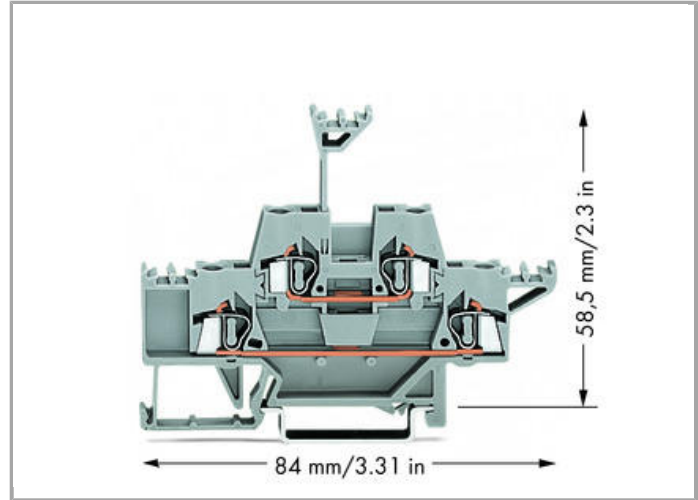

Data sheet | Item number: 280-513

Double-deck terminal block; Through/through terminal block; for DIN-rail 35 x 15 and 35 x 7.5; 2.5 mm<sup>2</sup>; CAGE CLAMP®

[www.wago.com/280-513](http://www.wago.com/280-513)