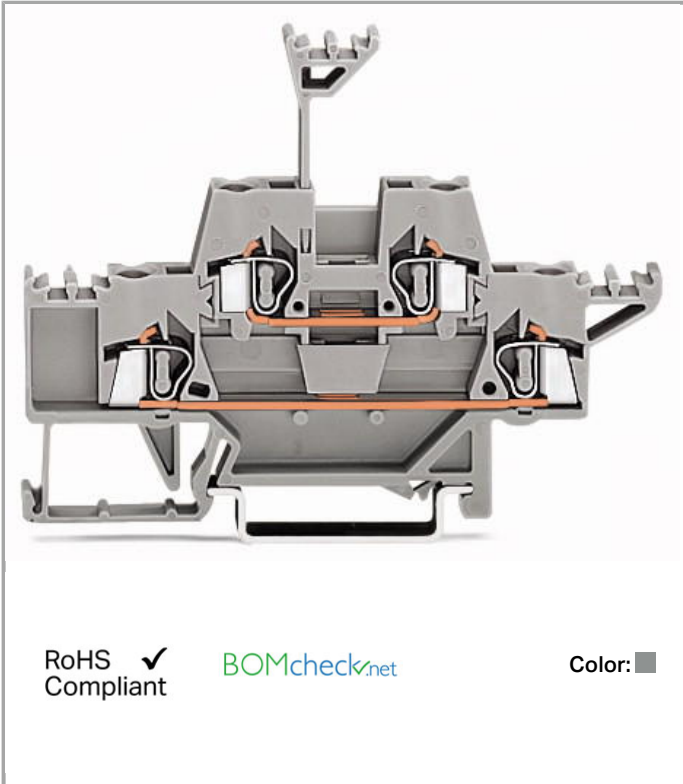

Data sheet | Item number: 280-513

Double-deck terminal block; Through/through terminal block; for DIN-rail 35 x 15 and 35 x 7.5; 2.5 mm<sup>2</sup>; CAGE CLAMP®

[www.wago.com/280-513](http://www.wago.com/280-513)