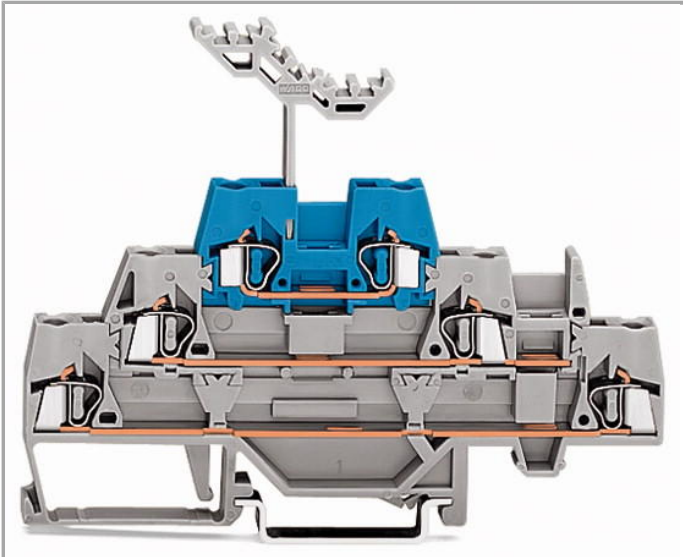

Data sheet | Item number: 280-552

Triple-deck terminal block; Through/through/through terminal block; for DIN-rail 35 x 15 and 35 x 7.5; 2.5 mm<sup>2</sup>; CAGE CLAMP®

[www.wago.com/280-552](http://www.wago.com/280-552)