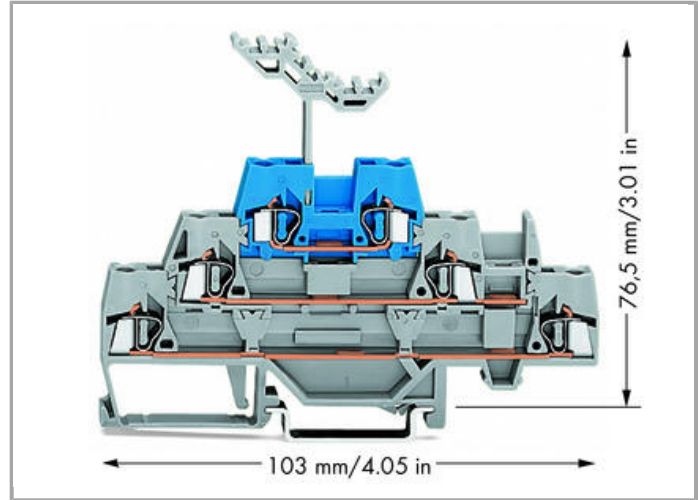

Data sheet | Item number: 280-552

Triple-deck terminal block; Through/through/through terminal block; for DIN-rail 35 x 15 and 35 x 7.5; 2.5 mm<sup>2</sup>; CAGE CLAMP®

[www.wago.com/280-552](http://www.wago.com/280-552)