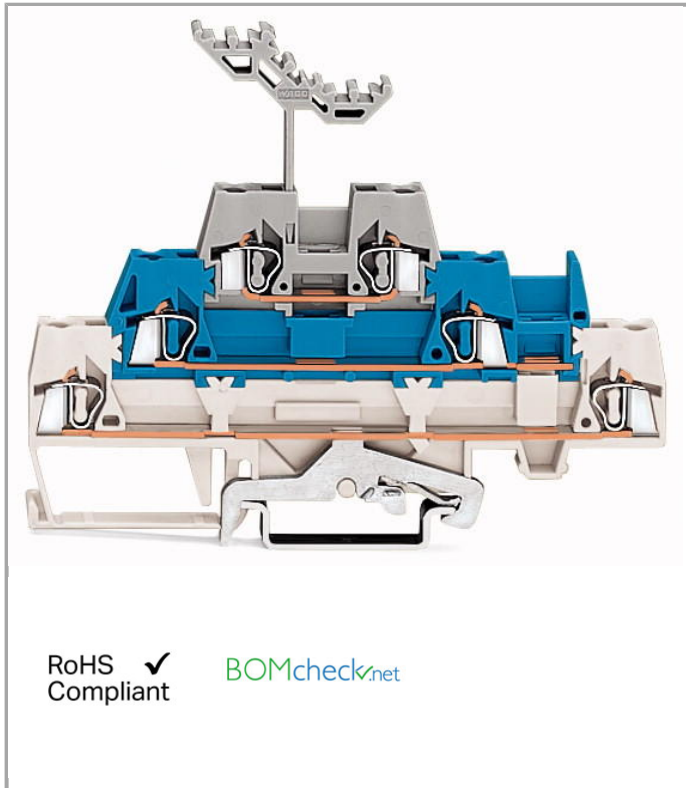

## Data sheet | Item number: 280-558

Triple-deck terminal block; Shield/through/through terminal block; with marker carrier; for DIN-rail 35 x 15 and 35 x 7.5; 2.5 mm<sup>2</sup>; CAGE CLAMP®

[www.wago.com/280-558](http://www.wago.com/280-558)