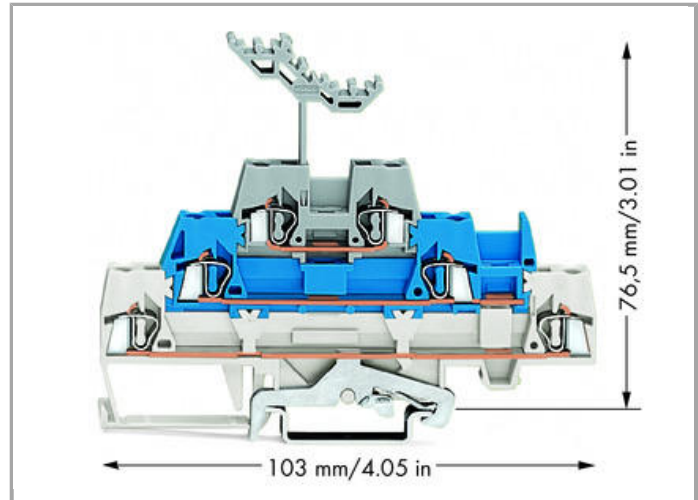

## Data sheet | Item number: 280-558

Triple-deck terminal block; Shield/through/through terminal block; with marker carrier; for DIN-rail 35 x 15 and 35 x 7.5; 2.5 mm<sup>2</sup>; CAGE CLAMP®

[www.wago.com/280-558](http://www.wago.com/280-558)