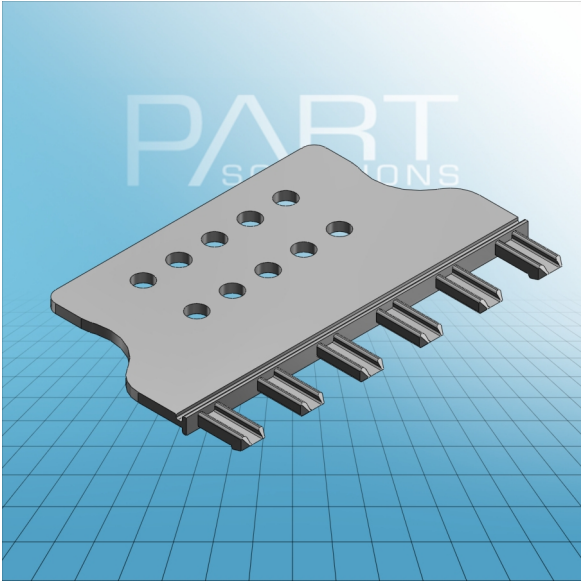

**STRAIN RELIEF PLATE 6 POLE for
10mm/0.39in wide terminal blocks
709-336**

PDF DATASHEET

© 1992 - 2011 | CADENAS GmbH

**STRAIN RELIEF PLATE 6 POLE for
10mm/0.39in wide terminal blocks
709-336**

PDF DATASHEET

© 1992 - 2011 CADENAS GmbH

ITEM-NO. (ITEM-NO.)	709-336
COLOR (COLOR)	grau
WEIGHT (WEIGHT / g)	2.52