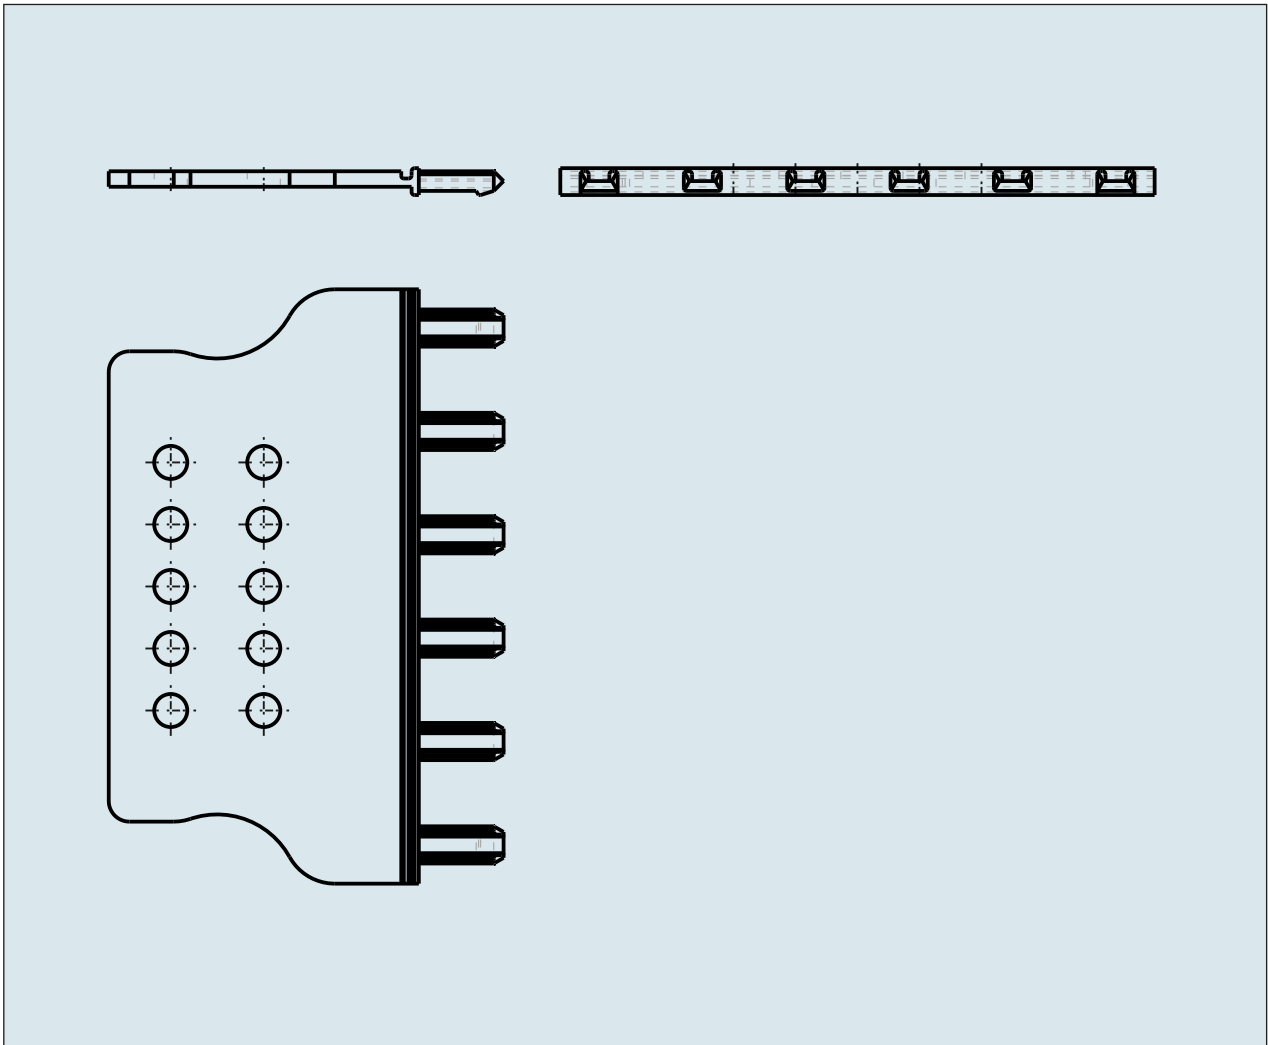

**STRAIN RELIEF PLATE 6 POLE for
10mm/0.39in wide terminal blocks
709-336**

PDF DATASHEET

© 1992 - 2011 | CADENAS GmbH

**STRAIN RELIEF PLATE 6 POLE for
10mm/0.39in wide terminal blocks
709-336**

PDF DATASHEET

© 1992 - 2011 CADENAS GmbH

ITEM-NO. (ITEM-NO.)	709-336
COLOR (COLOR)	grau
WEIGHT (WEIGHT / g)	2.52