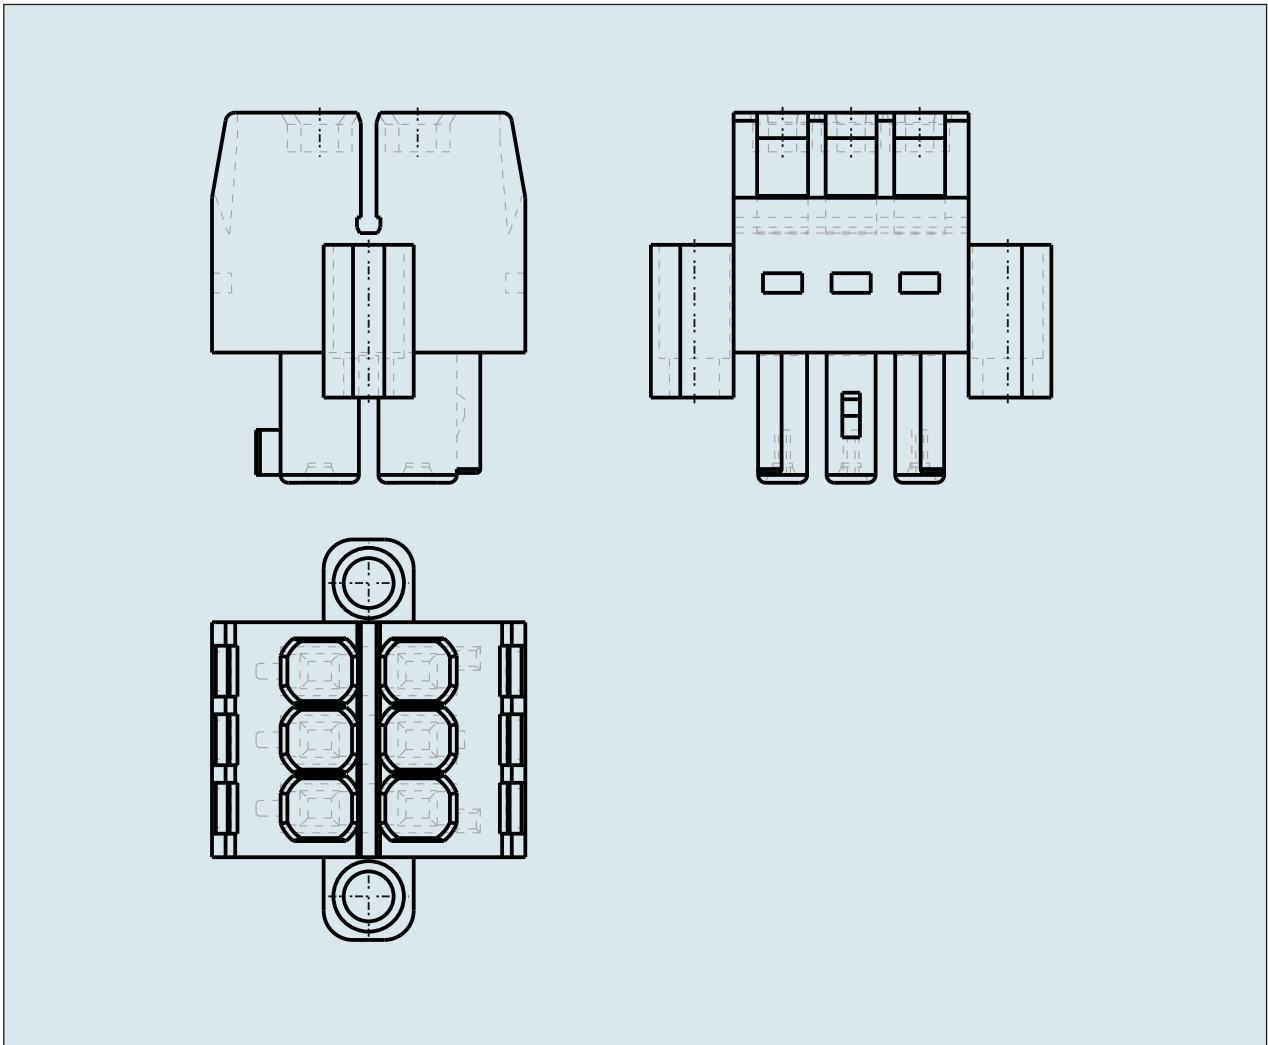

**FEMALE PLUG WITH SCREW
FLANGES PIN SPACING 3.5 MM / 0.
138 IN 100% PROTECTED AGAINST
MISMATING**

**FEMALE PLUG WITH SCREW
FLANGES PIN SPACING 3.5 MM / 0.
138 IN 100% PROTECTED AGAINST
MISMATING
713-1103/107-000 TO 713-1118/107-000**

ITEM-NO. (ITEM-NO.)	713-1104/107-000
Cross section1 (Cross section / mm²)	0.08 - 1.5
Cross section2 (Cross section / AWG)	28 - 16
Strip length (Strip length / mm)	6 - 7
Measured voltage (Measured voltage / V)	160
Measured shock voltage (Measured shock voltage / kV)	2.5
Pollution degree (Pollution degree)	2
Current intensity (Current intensity / A)	10
RM (PIN SPACING / mm)	3.5
P (NO. OF POLES)	8
Height (Height / mm)	18.8
Width (Width / mm)	24.1
Depth (Depth / mm)	16
No. of connection Points (No. of connection Points)	8
No. of potentials (No. of potentials)	8
COLOR (COLOR)	schwarz
Comment (Comment)	$L = ((\text{No. of poles} / 2) - 1) \times \text{Pin Spacing} + 13.6$ mm
Dimensions (Dimensions)	