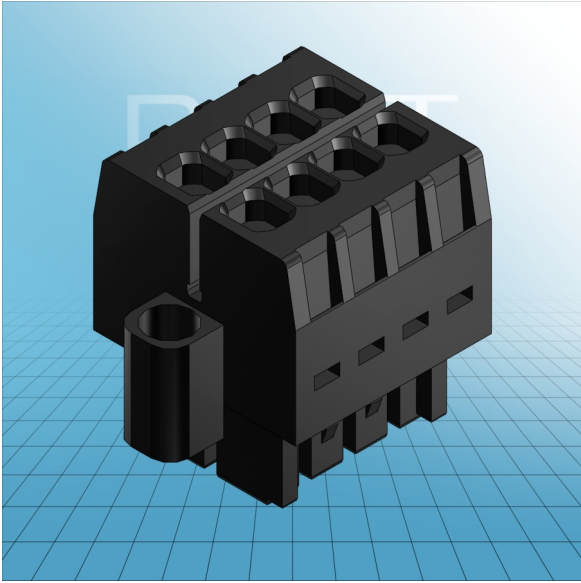

**FEMALE PLUG WITH SCREW
FLANGES PIN SPACING 3.5 MM / 0.
138 IN 100% PROTECTED AGAINST
MISMATING**

**FEMALE PLUG WITH SCREW
FLANGES PIN SPACING 3.5 MM / 0.
138 IN 100% PROTECTED AGAINST
MISMATING
713-1103/107-000 TO 713-1118/107-000**

ITEM-NO. (ITEM-NO.)	713-1104/107-000
Cross section1 (Cross section / mm²)	0.08 - 1.5
Cross section2 (Cross section / AWG)	28 - 16
Strip length (Strip length / mm)	6 - 7
Measured voltage (Measured voltage / V)	160
Measured shock voltage (Measured shock voltage / kV)	2.5
Pollution degree (Pollution degree)	2
Current intensity (Current intensity / A)	10
RM (PIN SPACING / mm)	3.5
P (NO. OF POLES)	8
Height (Height / mm)	18.8
Width (Width / mm)	24.1
Depth (Depth / mm)	16
No. of connection Points (No. of connection Points)	8
No. of potentials (No. of potentials)	8
COLOR (COLOR)	schwarz
Comment (Comment)	$L = ((\text{No. of poles} / 2) - 1) \times \text{Pin Spacing} + 13.6$ mm
Dimensions (Dimensions)	