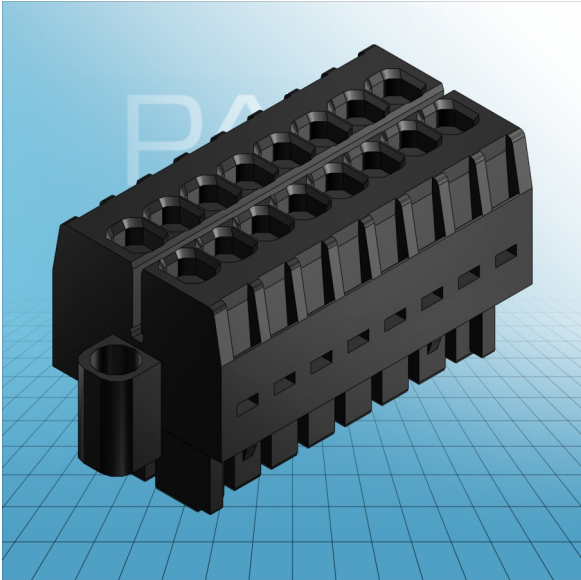

**FEMALE PLUG WITH SCREW
FLANGES PIN SPACING 3.5 MM / 0.
138 IN 100% PROTECTED AGAINST
MISMATING**

**FEMALE PLUG WITH SCREW
FLANGES PIN SPACING 3.5 MM / 0.
138 IN 100% PROTECTED AGAINST
MISMATING**
713-1103/107-000 TO 713-1118/107-000

ITEM-NO. (ITEM-NO.)	713-1108/107-000
Cross section1 (Cross section / mm²)	0.08 - 1.5
Cross section2 (Cross section / AWG)	28 - 16
Strip length (Strip length / mm)	6 - 7
Measured voltage (Measured voltage / V)	160
Measured shock voltage (Measured shock voltage / kV)	2.5
Pollution degree (Pollution degree)	2
Current intensity (Current intensity / A)	10
RM (PIN SPACING / mm)	3.5
P (NO. OF POLES)	16
Height (Height / mm)	18.8
Width (Width / mm)	38.1
Depth (Depth / mm)	16
No. of connection Points (No. of connection Points)	16
No. of potentials (No. of potentials)	16
COLOR (COLOR)	schwarz
Comment (Comment)	$L = ((\text{No. of poles} / 2) - 1) \times \text{Pin Spacing} + 13.6$ mm
Dimensions (Dimensions)	