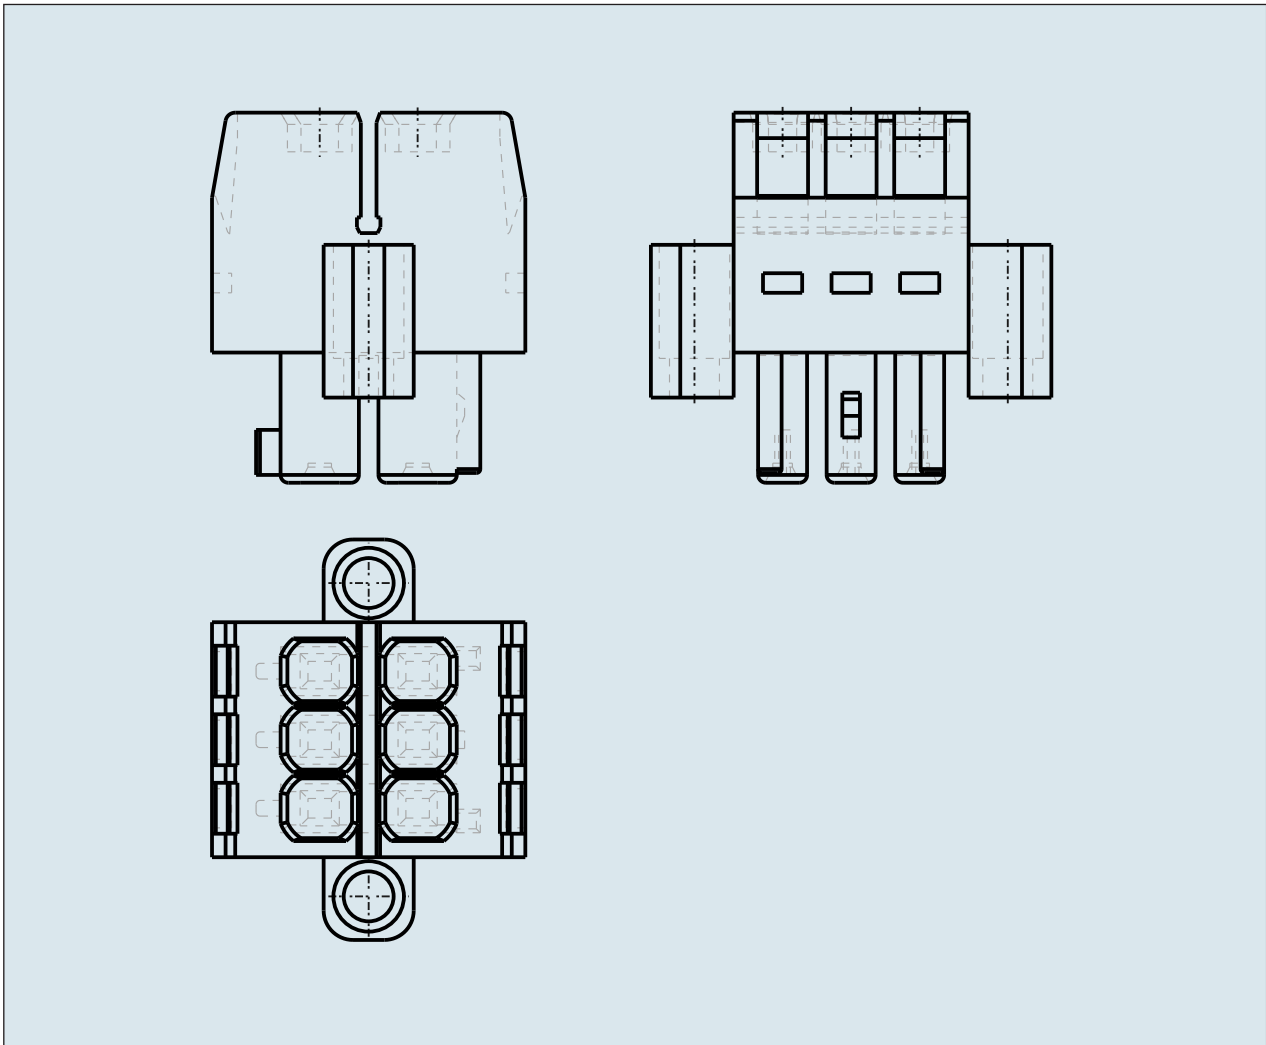

**FEMALE PLUG WITH SCREW
FLANGES PIN SPACING 3.5 MM / 0.
138 IN 100% PROTECTED AGAINST
MISMATING**

**FEMALE PLUG WITH SCREW
FLANGES PIN SPACING 3.5 MM / 0.
138 IN 100% PROTECTED AGAINST
MISMATING**
713-1103/107-000 TO 713-1118/107-000

ITEM-NO. (ITEM-NO.)	713-1108/107-000
Cross section1 (Cross section / mm²)	0.08 - 1.5
Cross section2 (Cross section / AWG)	28 - 16
Strip length (Strip length / mm)	6 - 7
Measured voltage (Measured voltage / V)	160
Measured shock voltage (Measured shock voltage / kV)	2.5
Pollution degree (Pollution degree)	2
Current intensity (Current intensity / A)	10
RM (PIN SPACING / mm)	3.5
P (NO. OF POLES)	16
Height (Height / mm)	18.8
Width (Width / mm)	38.1
Depth (Depth / mm)	16
No. of connection Points (No. of connection Points)	16
No. of potentials (No. of potentials)	16
COLOR (COLOR)	schwarz
Comment (Comment)	$L = ((\text{No. of poles} / 2) - 1) \times \text{Pin Spacing} + 13.6$ mm
Dimensions (Dimensions)	